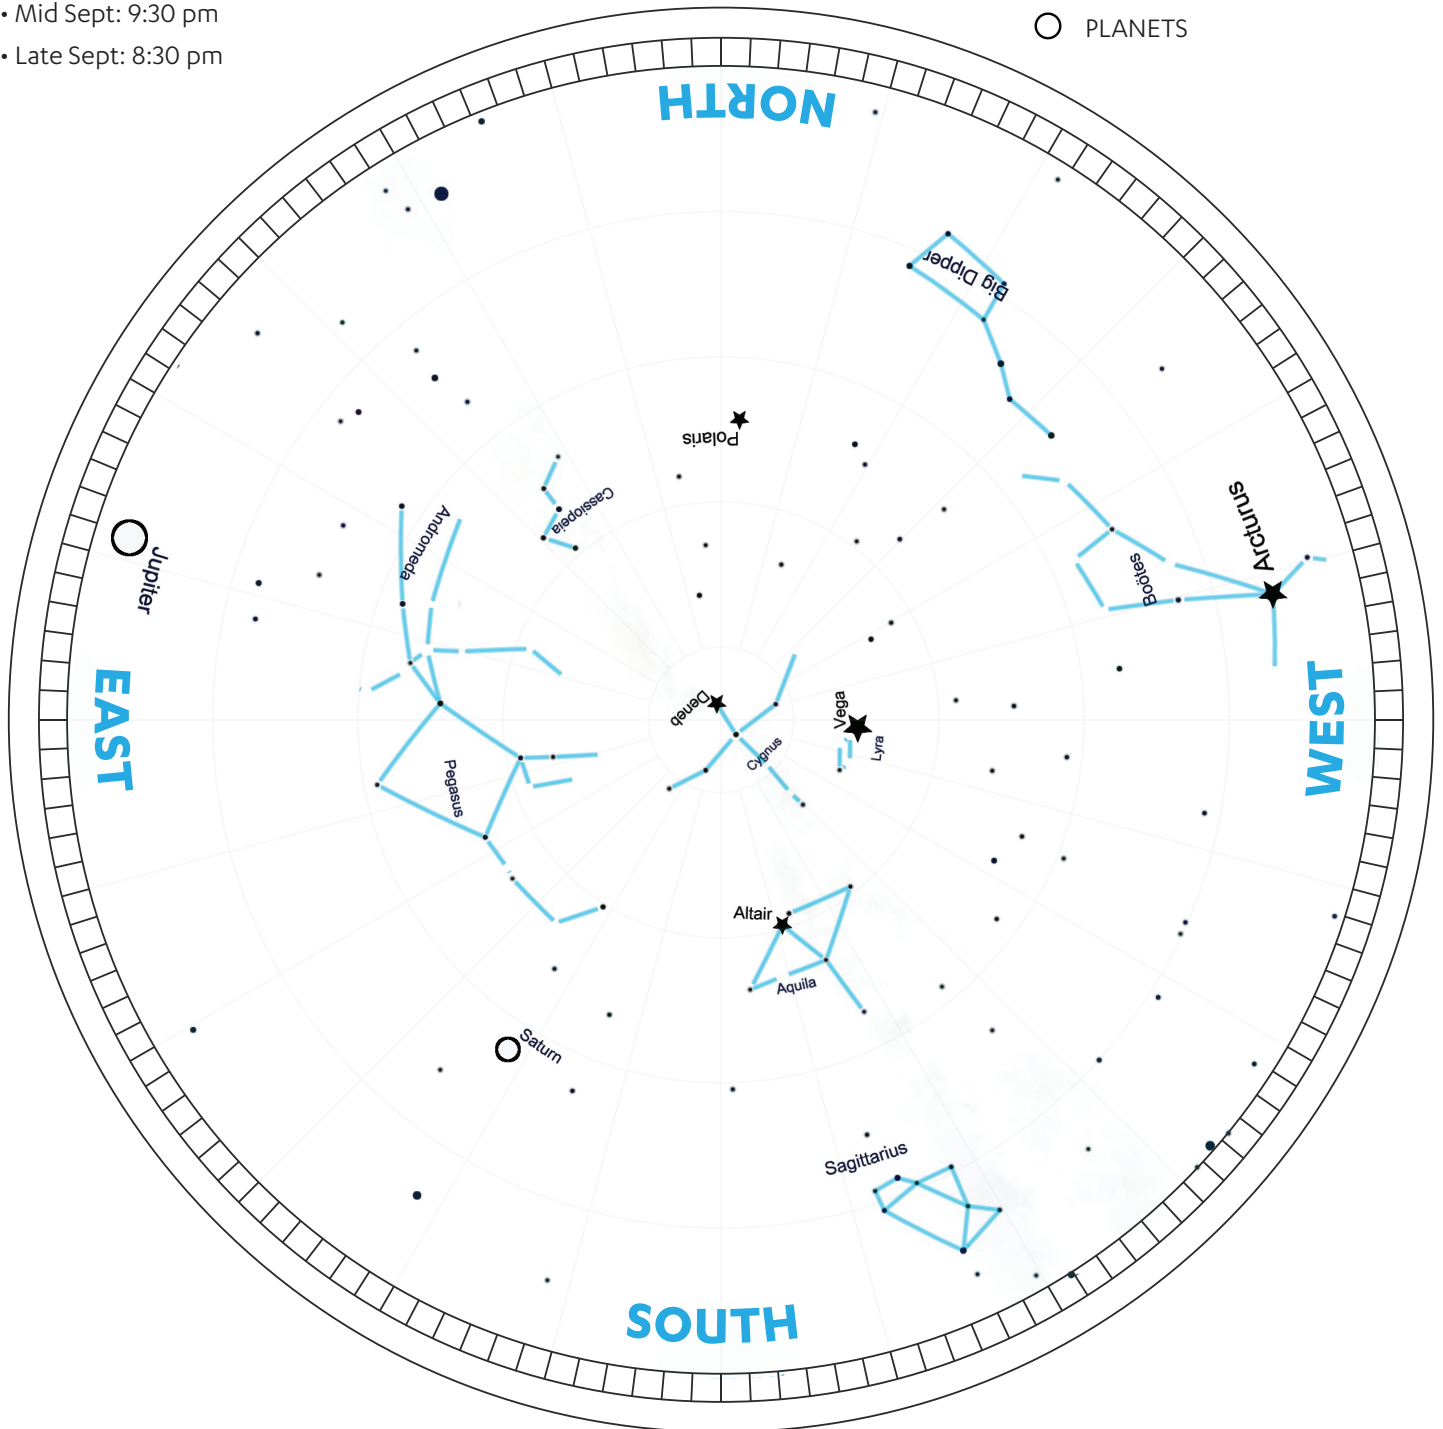

SEPTEMBER EVENING SKY MAP

This map represents the sky around these times:

- Early Sept: 10:30 pm
- Mid Sept: 9:30 pm
- Late Sept: 8:30 pm

- ★ BRIGHTEST STARS
- CONSTELLATIONS & ASTERISMS
- PLANETS

HOW TO USE STAR MAP:

1. Face north and hold the sky map with north at the bottom.
2. Locate bright stars, constellations & asterisms in this part of the sky.
3. Choose another direction and repeat for each direction!

This map is drawn for New Jersey skies, but will be useful anywhere in the continental United States.