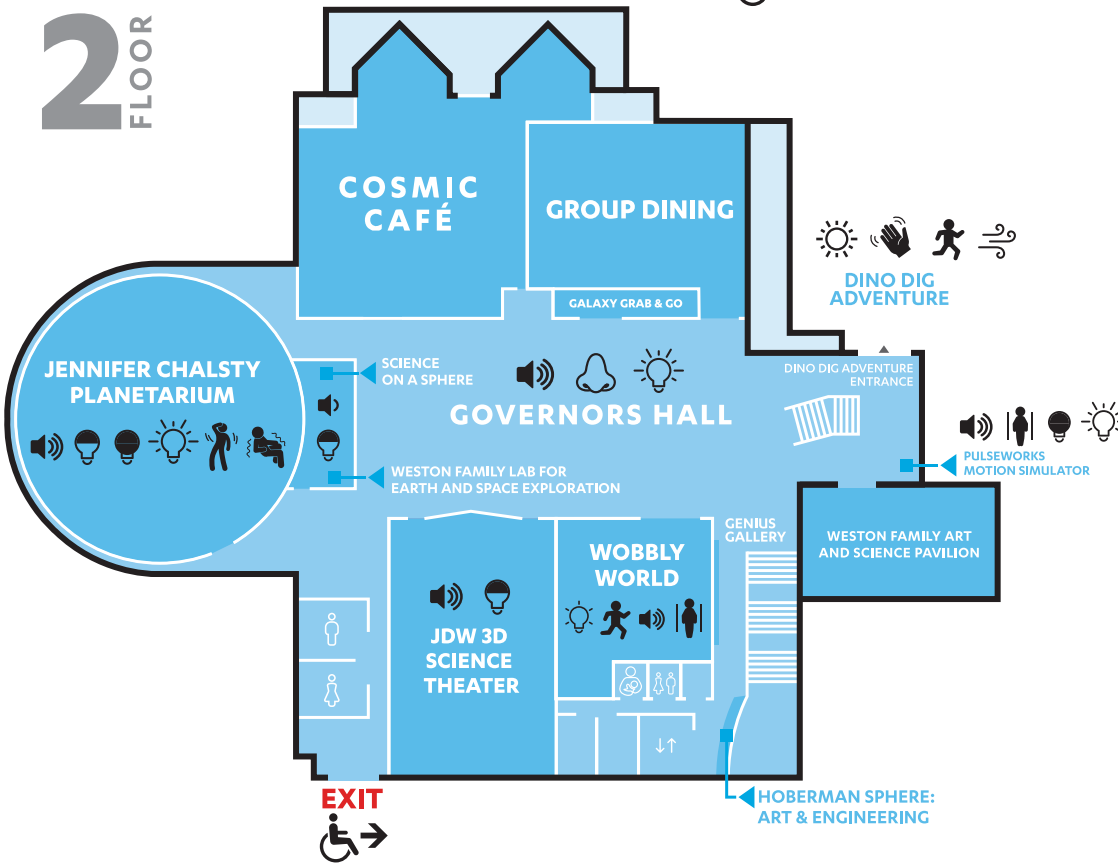

# LIBERTY SCIENCE CENTER SENSORY MAP

**1**  
FLOOR

- Natural Light
  - Dark
  - Dim Light
  - Bright Light
  - Blinking Lights
  - Low Volume
  - Medium to High Volume
  - High Volume
  - Quiet Space
  - Movement
  - Tight Space
  - Motion/Dizziness
  - Seizure Warning
  - Touch/Texture
  - Strong Smells
  - Wind
  - Live Animals
  - Small Parts Warning
- 
- ELEVATOR
  - RESTROOMS
  - NURSING ROOM

**2**  
FLOOR

3 FLOOR

- Natural Light
  - Dark
  - Dim Light
  - Bright Light
  - Blinking Lights
  - Low Volume
  - Medium to High Volume
  - High Volume
  - Quiet Space
  - Movement
  - Tight Space
  - Motion/Dizziness
  - Seizure Warning
  - Touch/Texture
  - Strong Smells
  - Wind
  - Live Animals
  - Small Parts Warning
- 
- ELEVATOR
  - RESTROOMS
  - NURSING ROOM

4 FLOOR