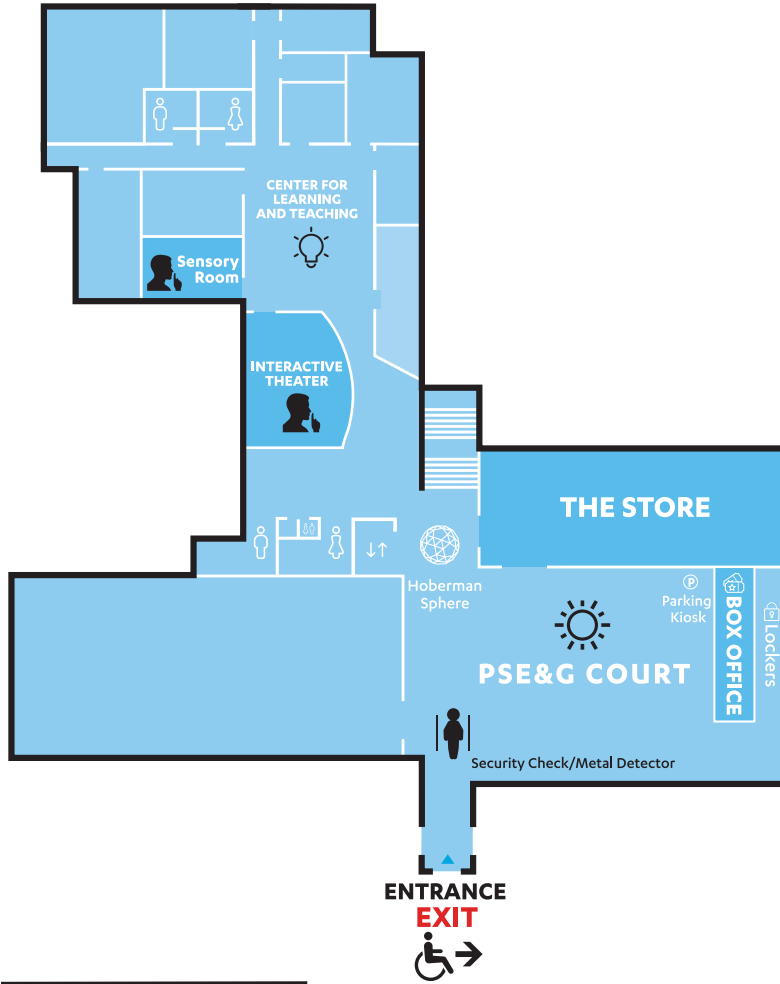

# LIBERTY SCIENCE CENTER SENSORY MAP

**1**  
FLOOR

- Natural Light
  - Dark
  - Dim Light
  - Bright Light
  - Blinking Lights
  - Low Volume
  - Medium to High Volume
  - High Volume
  - Quiet Space
  - Movement
  - Tight Space
  - Motion/Dizziness
  - Seizure Warning
  - Touch/Texture
  - Strong Smells
  - Wind
  - Live Animals
  - Small Parts Warning
- 
- ELEVATOR
  - RESTROOMS
  - NURSING ROOM

**2**  
FLOOR

3 FLOOR

- Natural Light
  - Dark
  - Dim Light
  - Bright Light
  - Blinking Lights
  - Low Volume
  - Medium to High Volume
  - High Volume
  - Quiet Space
  - Movement
  - Tight Space
  - Motion/Dizziness
  - Seizure Warning
  - Touch/Texture
  - Strong Smells
  - Wind
  - Live Animals
  - Small Parts Warning
- 
- ELEVATOR
  - RESTROOMS
  - NURSING ROOM

4 FLOOR