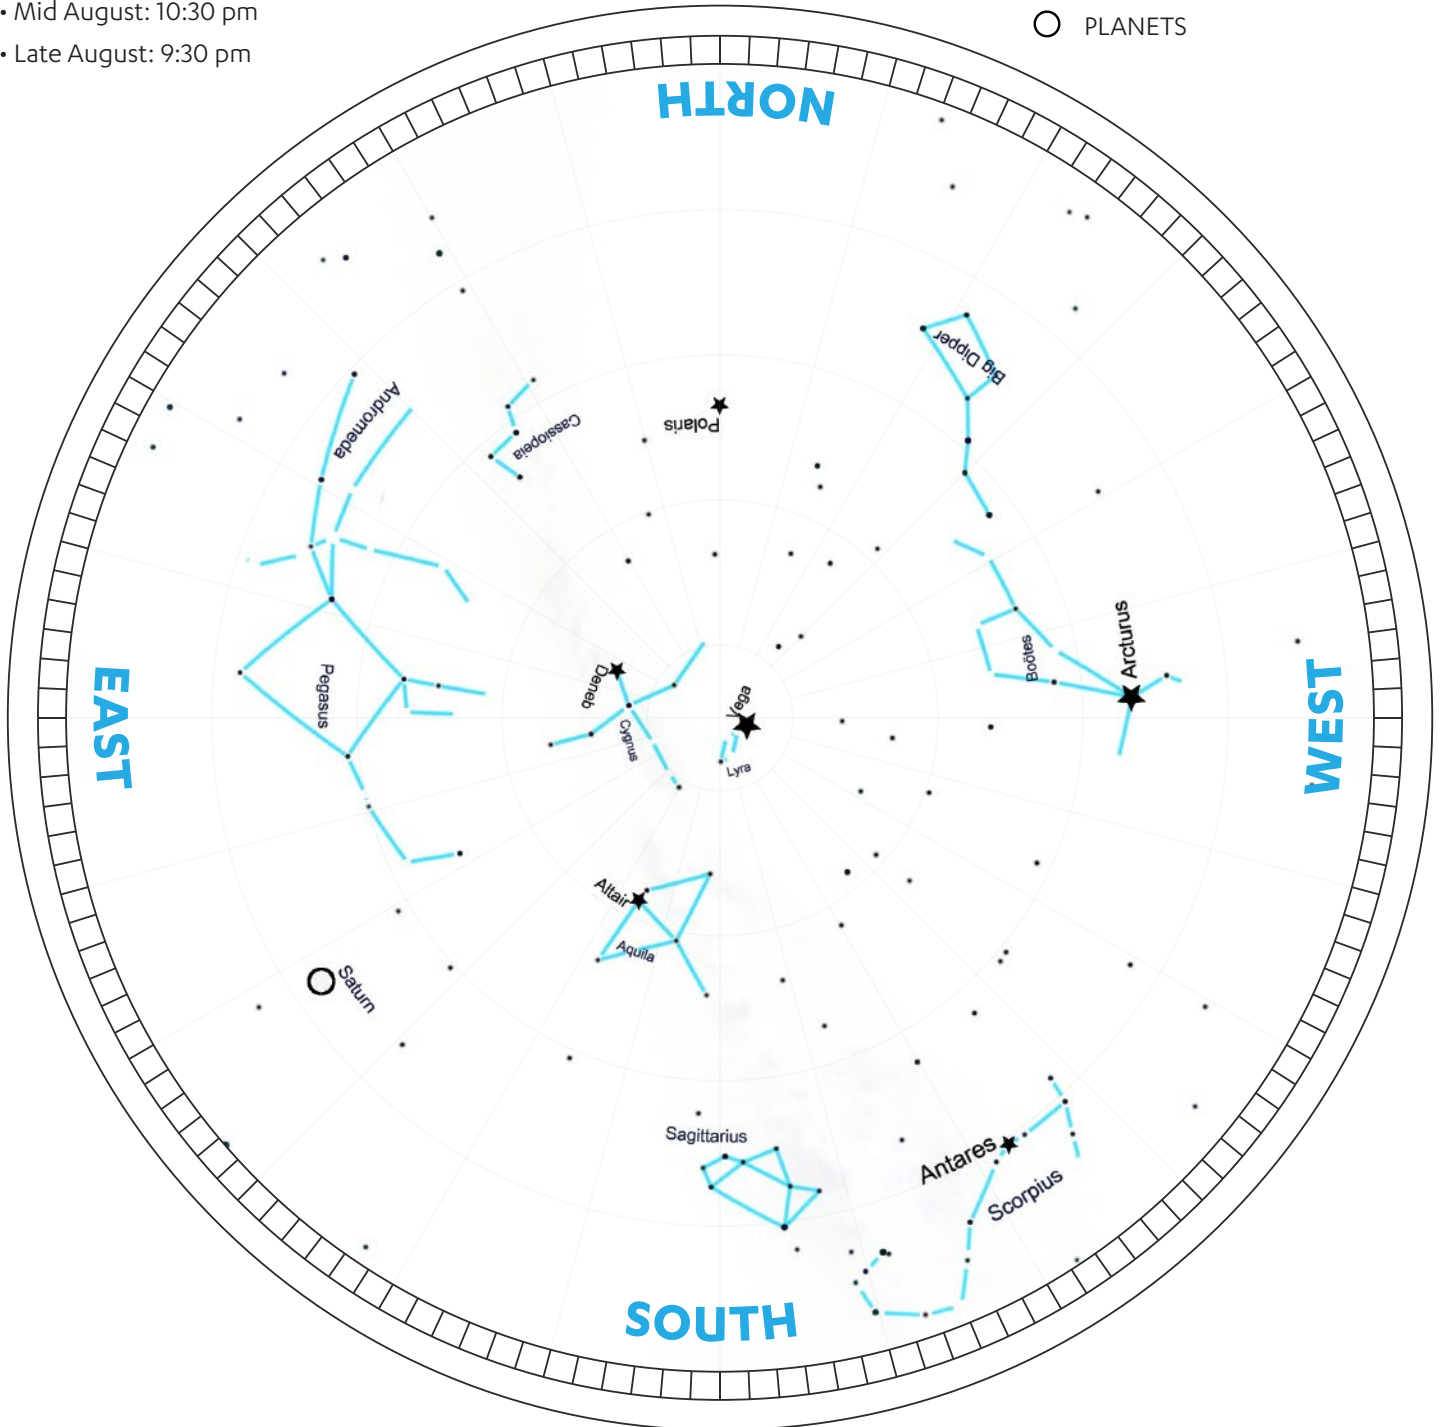

# AUGUST EVENING SKY MAP

This map represents the sky around these times:

- Early August: 11:30 pm
- Mid August: 10:30 pm
- Late August: 9:30 pm

- ★ BRIGHTEST STARS
- CONSTELLATIONS & ASTERISMS
- PLANETS

## HOW TO USE STAR MAP:

1. Face north and hold the sky map with north at the bottom.
2. Locate bright stars, constellations & asterisms in this part of the sky.
3. Choose another direction and repeat for each direction!

This map is drawn for New Jersey skies, but will be useful anywhere in the continental United States.