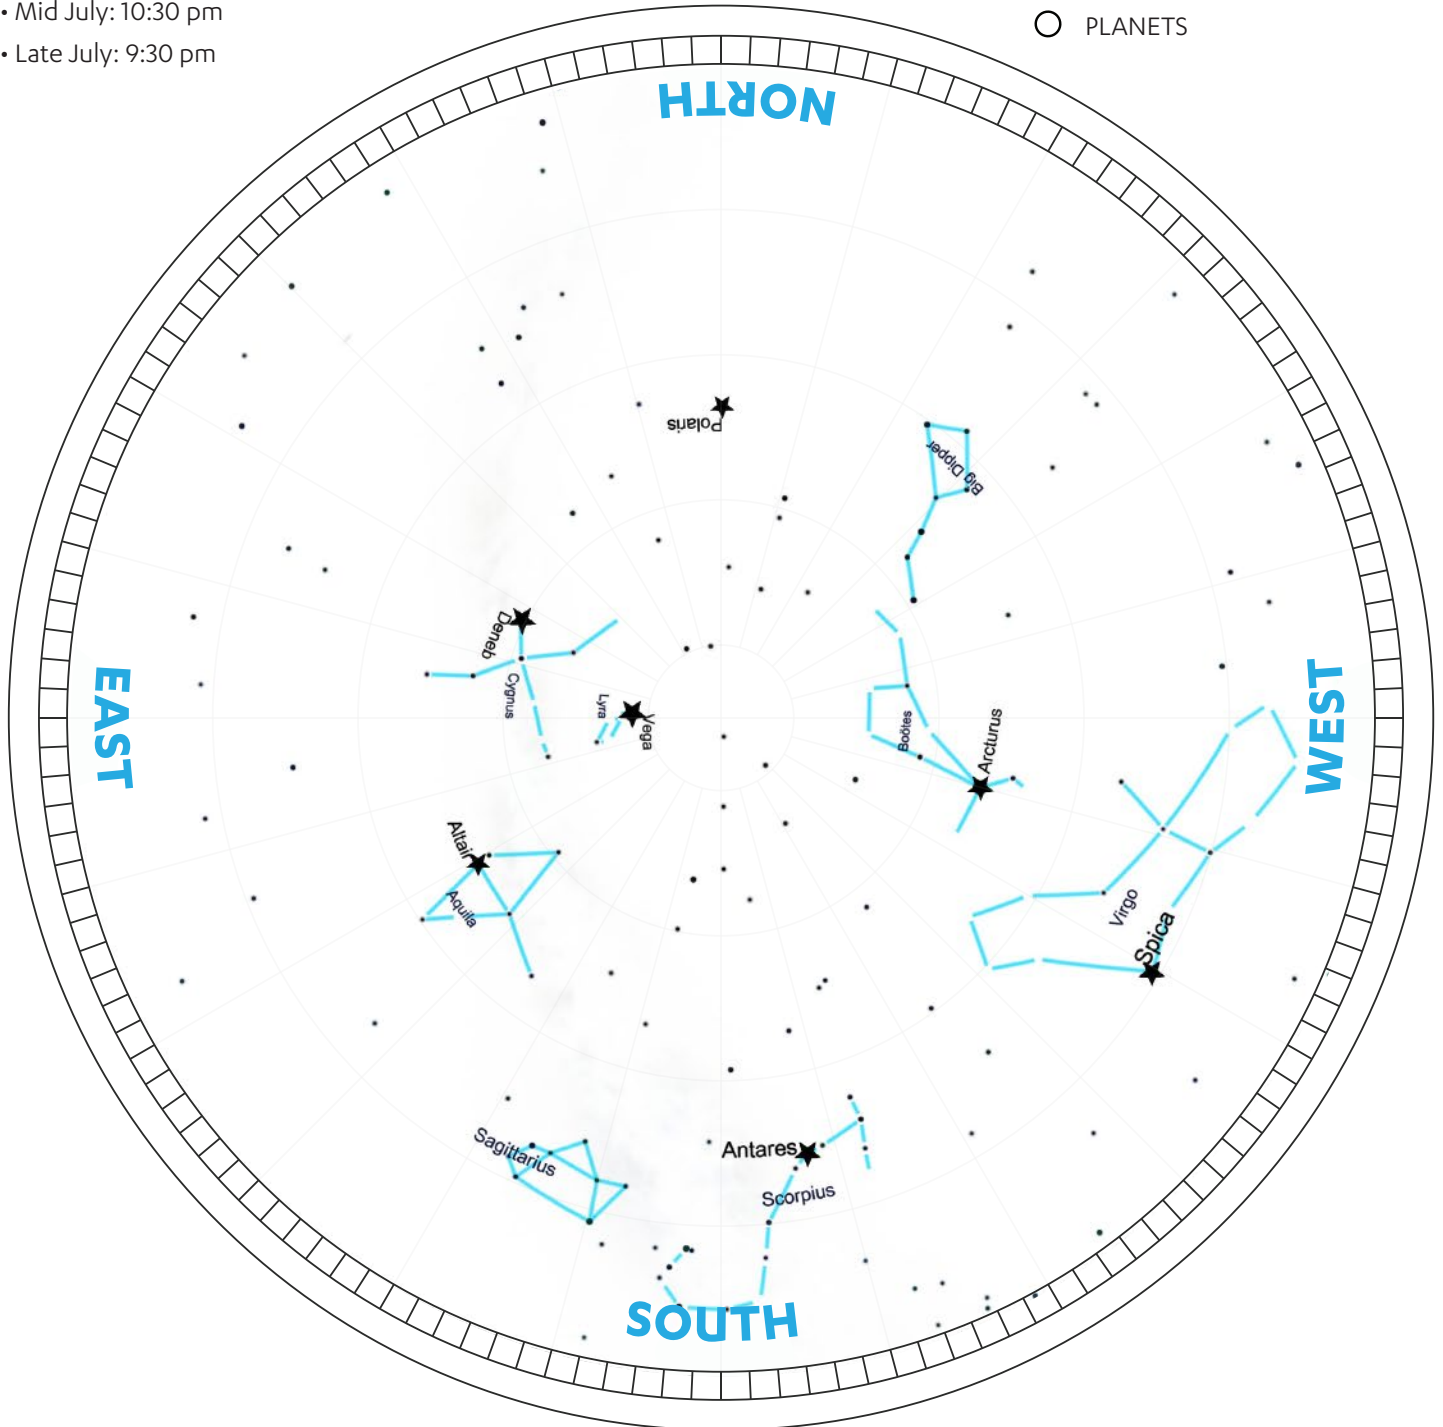

JULY EVENING SKY MAP

This map represents the sky around these times:

- Early July: 11:30 pm
- Mid July: 10:30 pm
- Late July: 9:30 pm

- ★ BRIGHTEST STARS
- CONSTELLATIONS & ASTERISMS
- PLANETS

HOW TO USE STAR MAP:

1. Face north and hold the sky map with north at the bottom.
2. Locate bright stars, constellations & asterisms in this part of the sky.
3. Choose another direction and repeat for each direction!

This map is drawn for New Jersey skies, but will be useful anywhere in the continental United States.