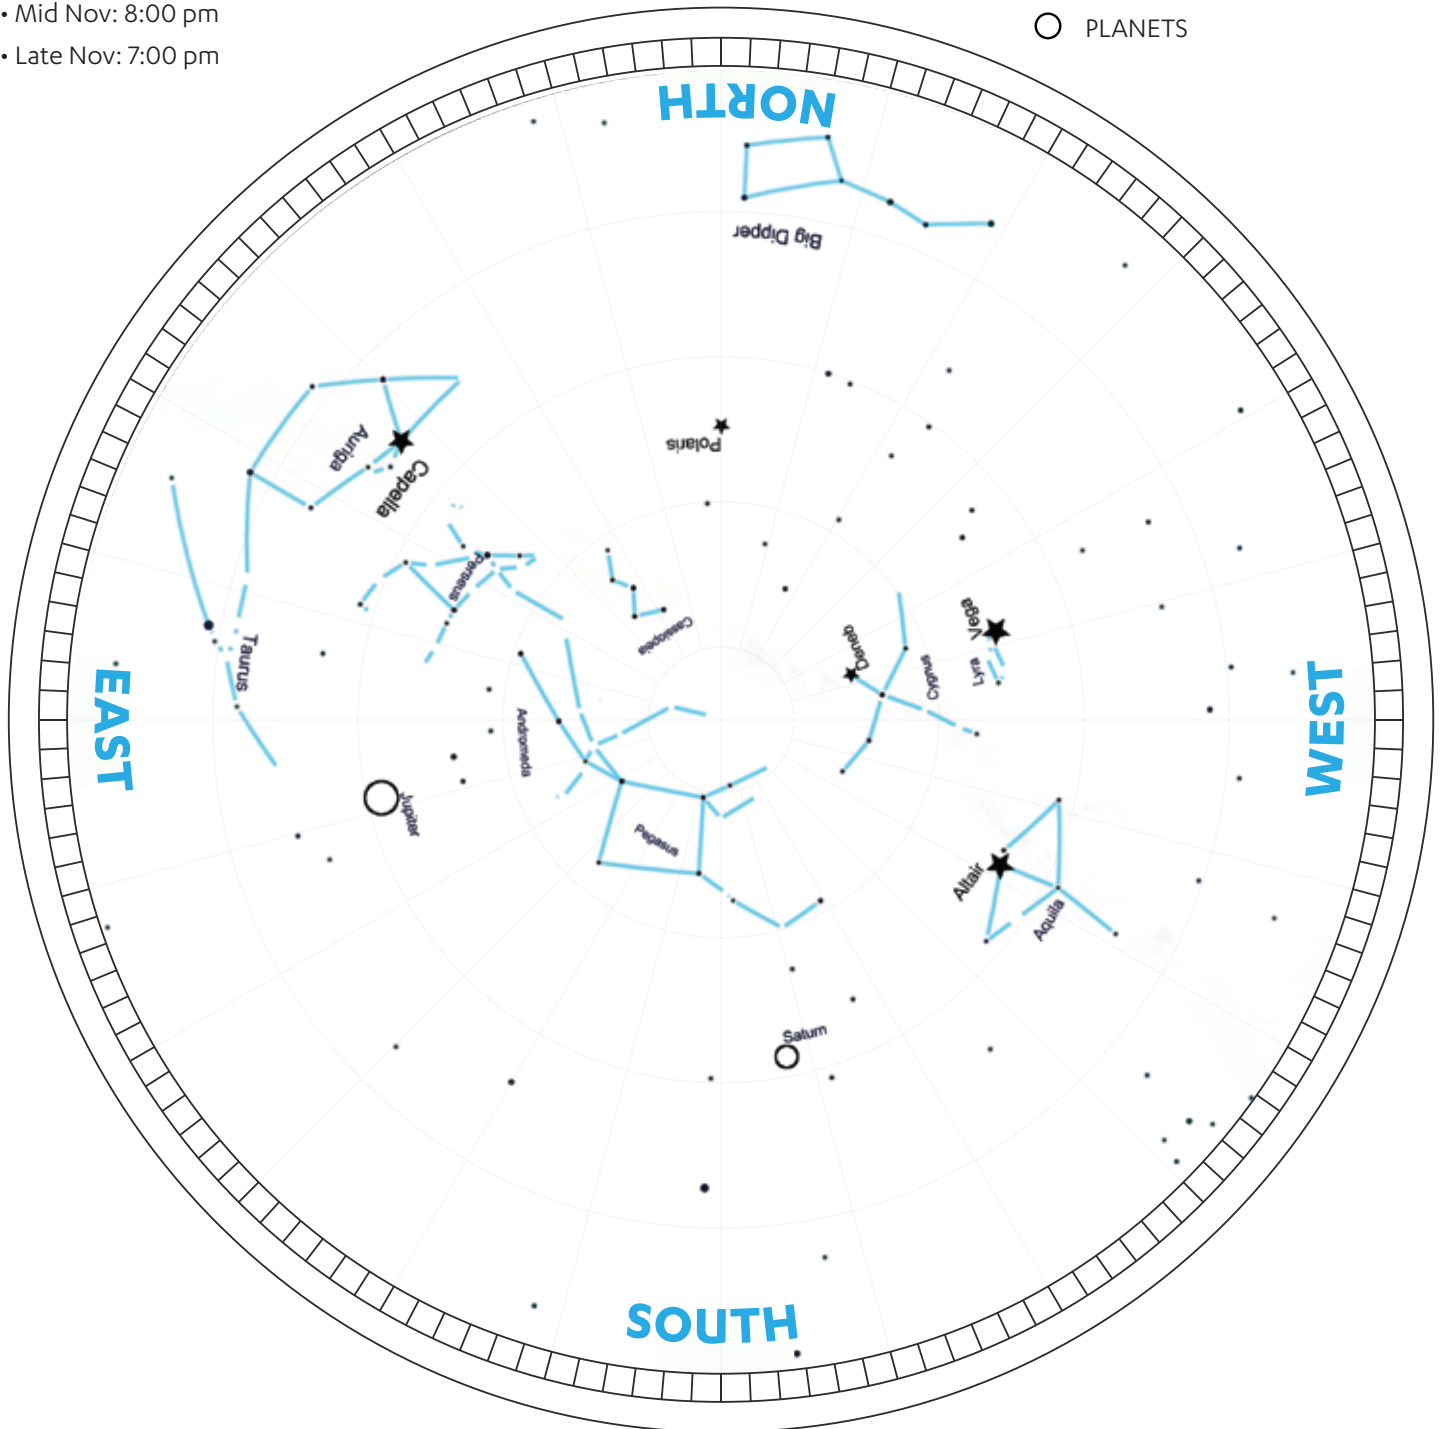

NOVEMBER EVENING SKY MAP

This map represents the sky around these times:

- Early Nov: 9:00 pm
- Mid Nov: 8:00 pm
- Late Nov: 7:00 pm

- ★ BRIGHTEST STARS
- CONSTELLATIONS & ASTERISMS
- PLANETS

HOW TO USE STAR MAP:

1. Face north and hold the sky map with north at the bottom.
2. Locate bright stars, constellations & asterisms in this part of the sky.
3. Choose another direction and repeat for each direction!

This map is drawn for New Jersey skies, but will be useful anywhere in the continental United States.