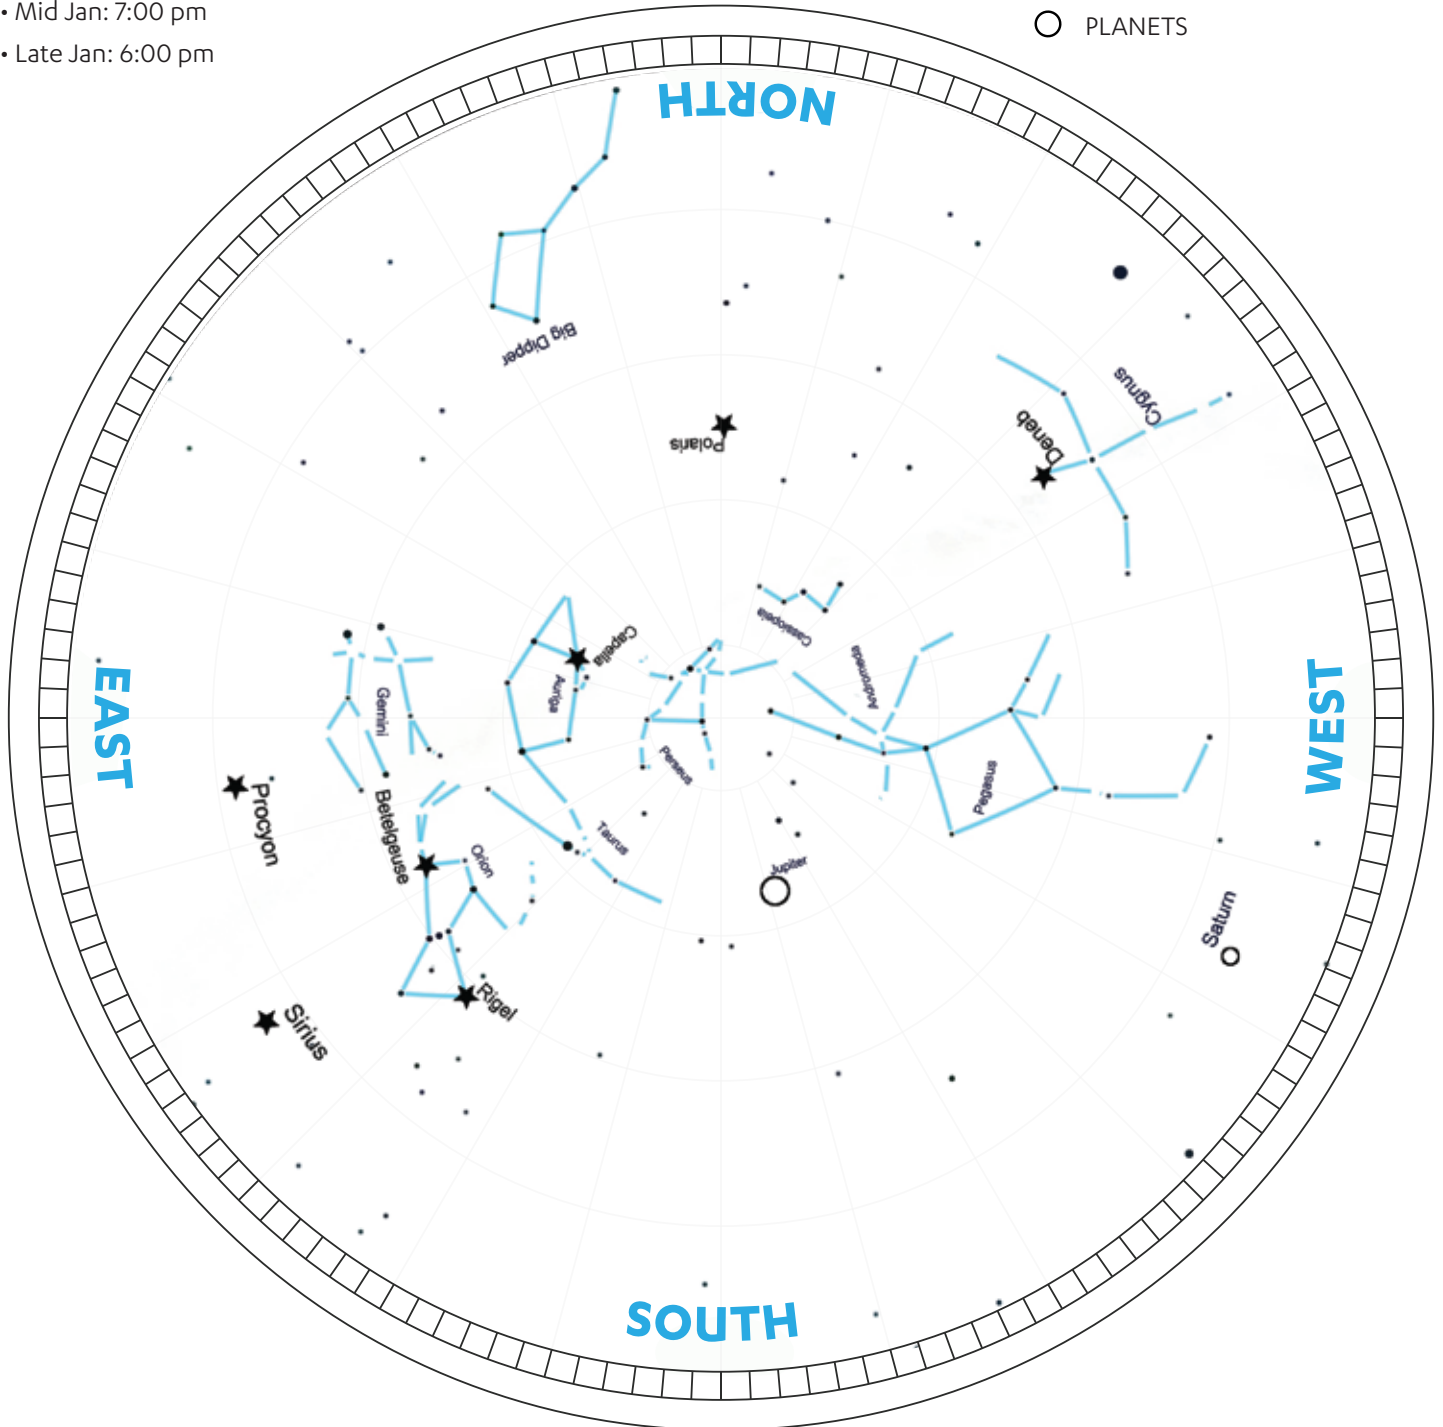

JANUARY EVENING SKY MAP

This map represents the sky around these times:

- Early Jan: 8:00 pm
- Mid Jan: 7:00 pm
- Late Jan: 6:00 pm

- ★ BRIGHTEST STARS
- CONSTELLATIONS & ASTERISMS
- PLANETS

HOW TO USE STAR MAP:

1. Face north and hold the sky map with north at the bottom.
2. Locate bright stars, constellations & asterisms in this part of the sky.
3. Choose another direction and repeat for each direction!

This map is drawn for New Jersey skies, but will be useful anywhere in the continental United States.