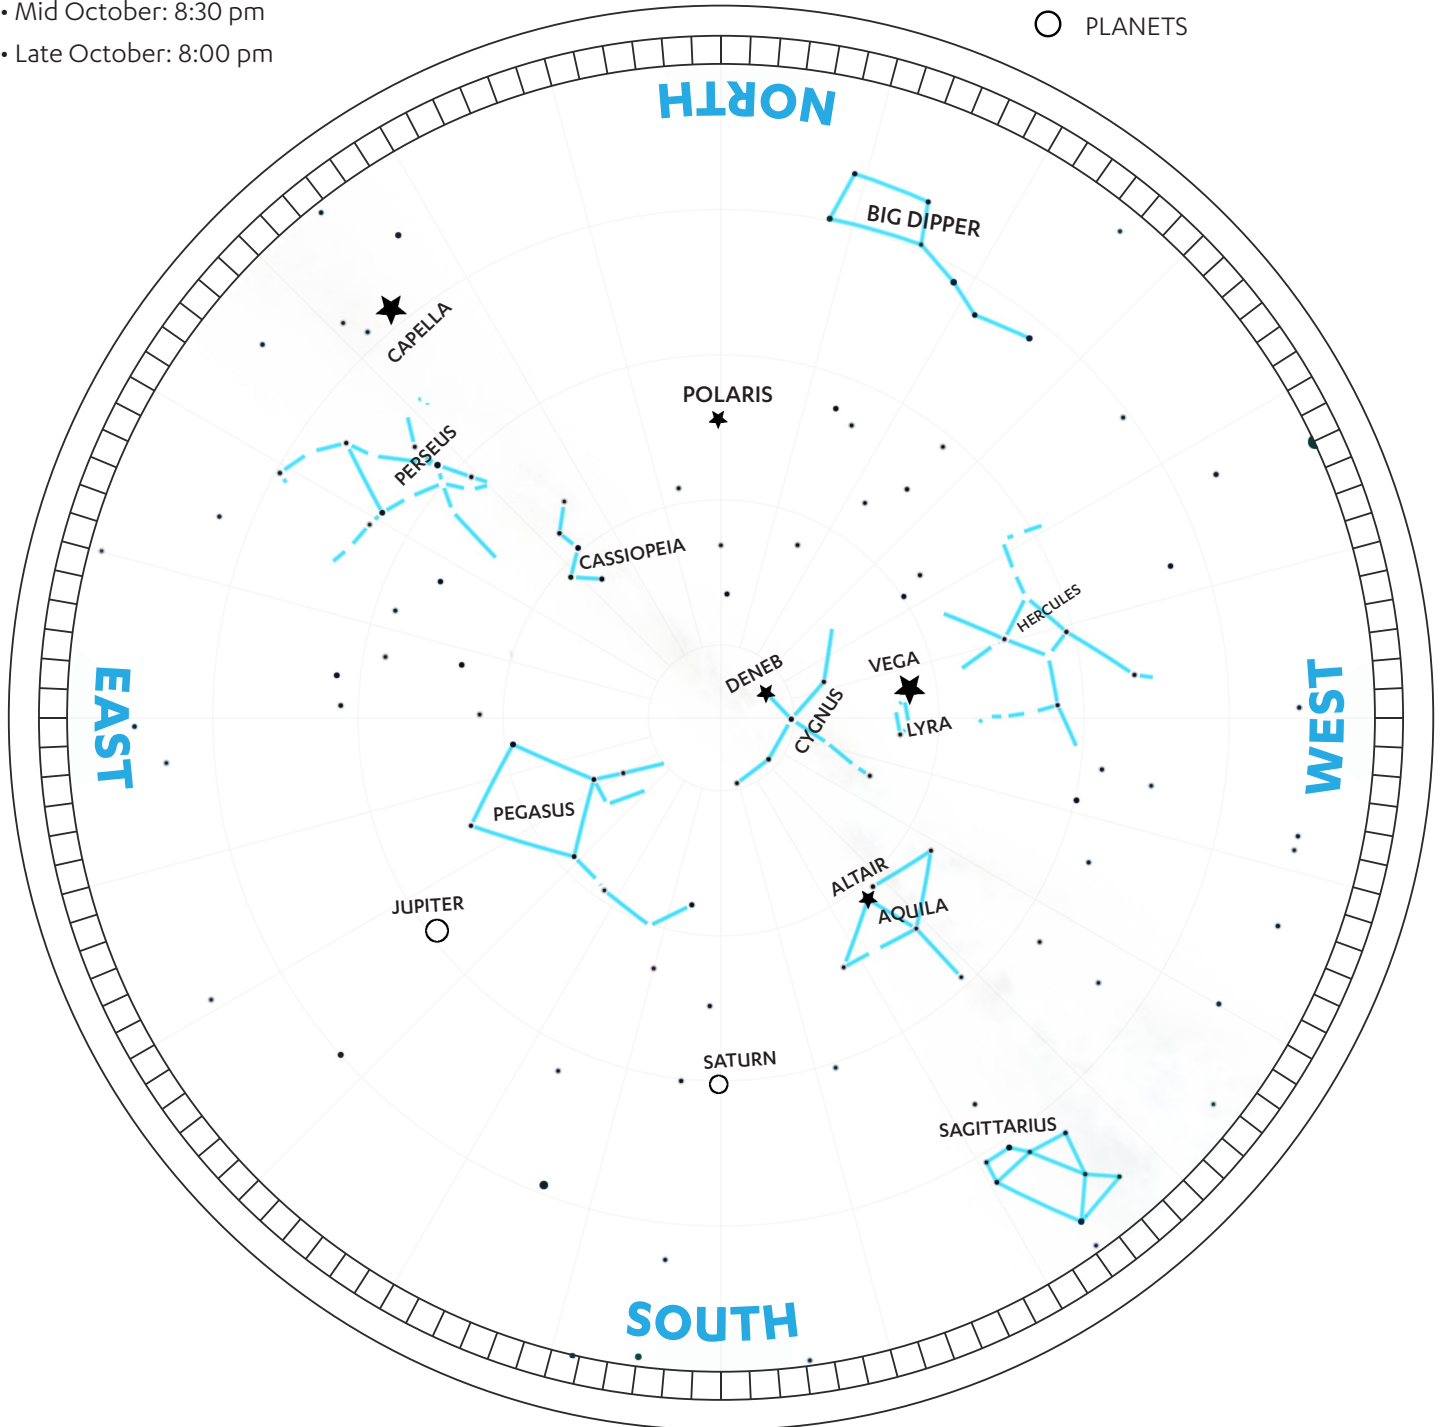

OCTOBER EVENING SKY MAP

This map represents the sky around these times:

- Early October: 9:30 pm
- Mid October: 8:30 pm
- Late October: 8:00 pm

- ★ BRIGHTEST STARS
- CONSTELLATIONS & ASTERISMS
- PLANETS

HOW TO USE STAR MAP:

1. Face north and hold the sky map with north at the bottom.
2. Locate bright stars, constellations & asterisms in this part of the sky.
3. Choose another direction and repeat for each direction!

This map is drawn for New Jersey skies, but will be useful anywhere in the continental United States.