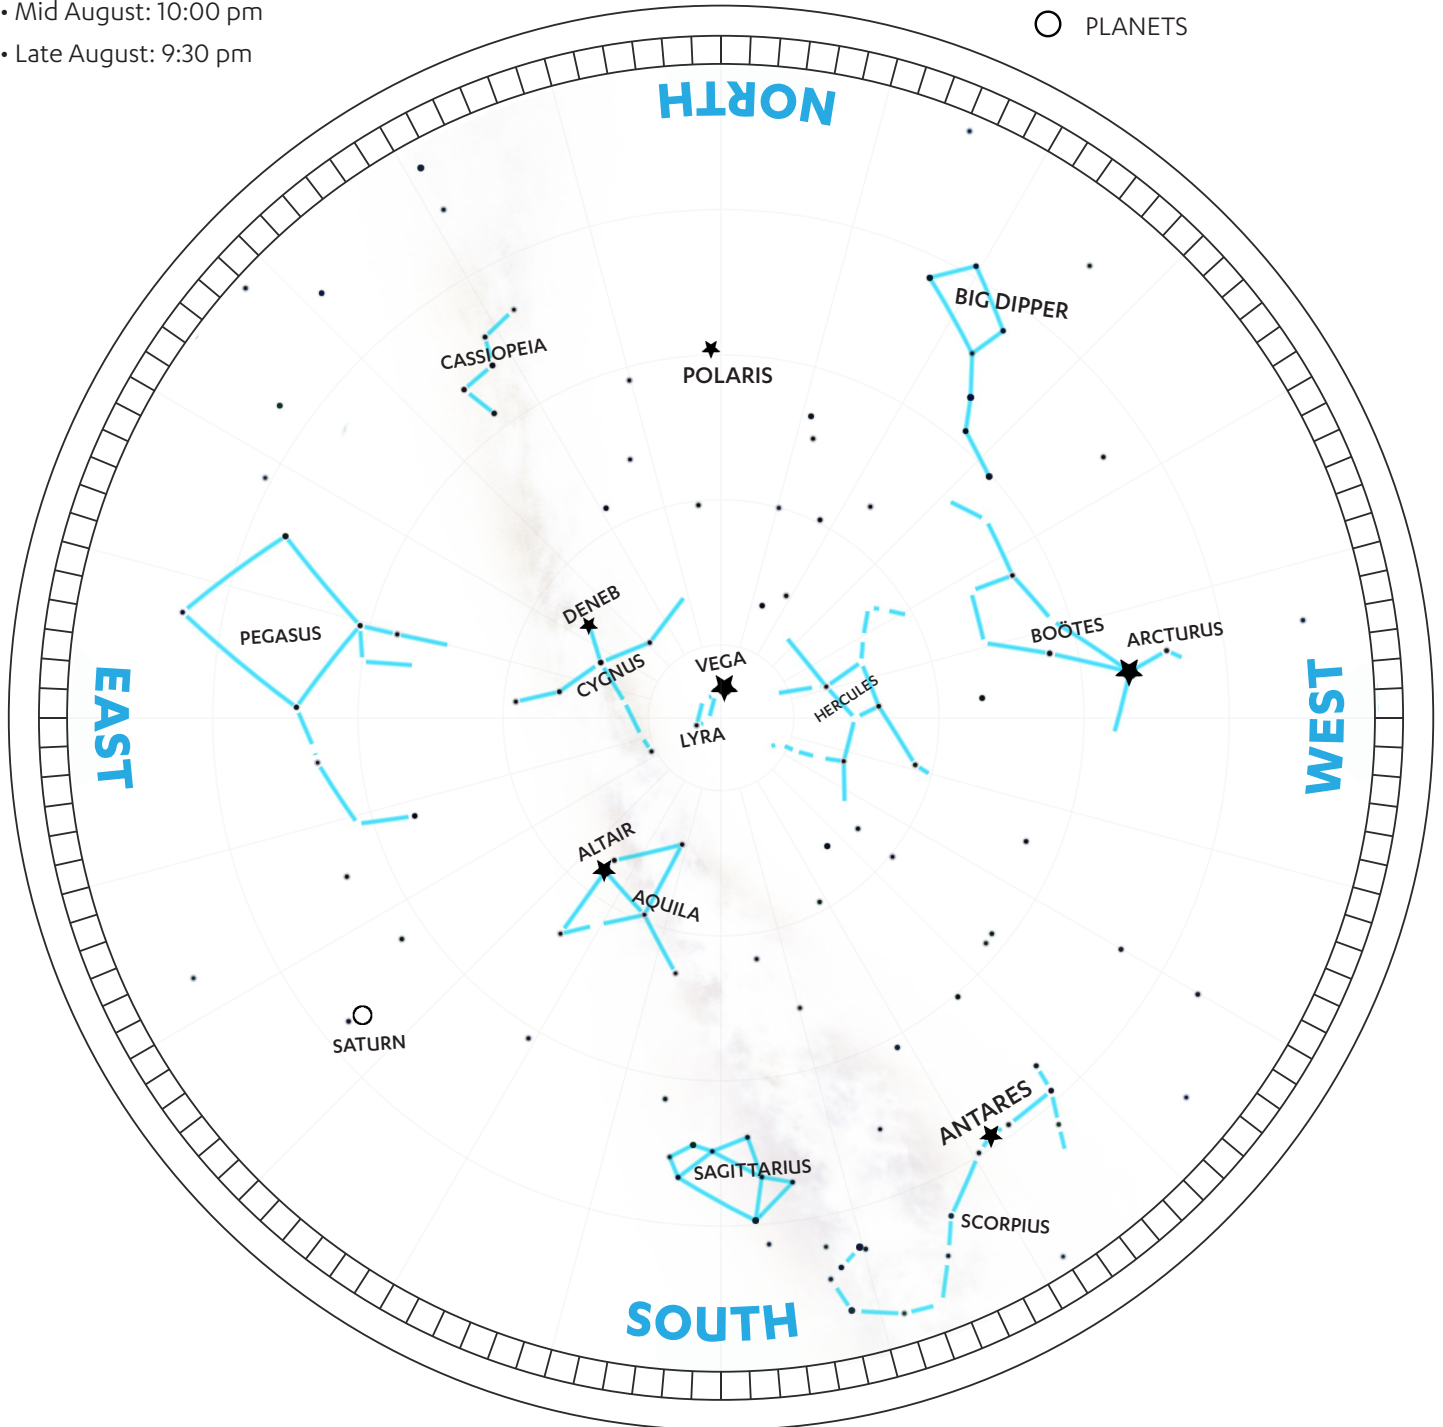

# AUGUST EVENING SKY MAP

This map represents the sky around these times:

- Early August: 11:00 pm
- Mid August: 10:00 pm
- Late August: 9:30 pm

- ★ BRIGHTEST STARS
- CONSTELLATIONS & ASTERISMS
- PLANETS

## HOW TO USE STAR MAP:

1. Face north and hold the sky map with north at the bottom.
2. Locate bright stars, constellations & asterisms in this part of the sky.
3. Choose another direction and repeat for each direction!

This map is drawn for New Jersey skies, but will be useful anywhere in the continental United States.