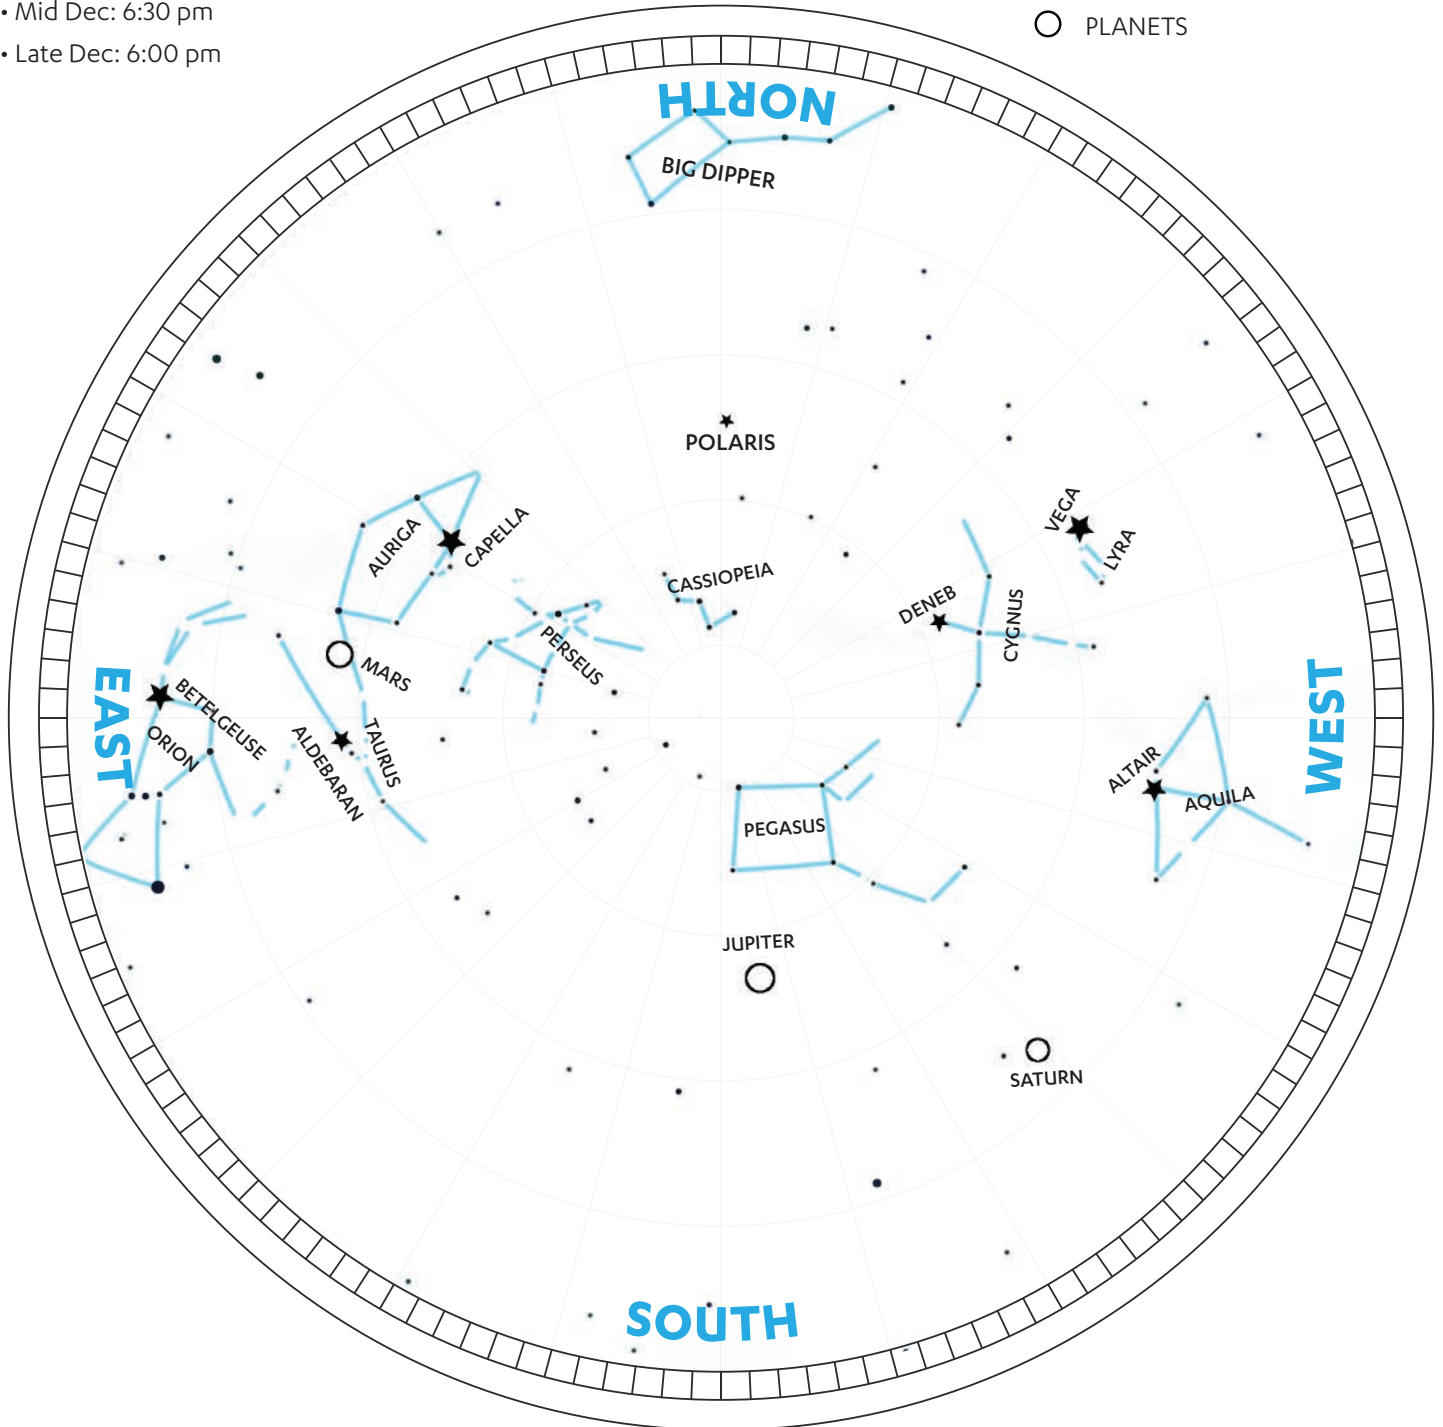

DECEMBER EVENING SKY MAP

This map represents the sky around these times:

- Early Dec: 7:30 pm
- Mid Dec: 6:30 pm
- Late Dec: 6:00 pm

- ★ BRIGHTEST STARS
- CONSTELLATIONS & ASTERISMS
- PLANETS

HOW TO USE STAR MAP:

1. Face north and hold the sky map with north at the bottom.
2. Locate bright stars, constellations & asterisms in this part of the sky.
3. Choose another direction and repeat for each direction!

This map is drawn for New Jersey skies, but will be useful anywhere in the continental United States.