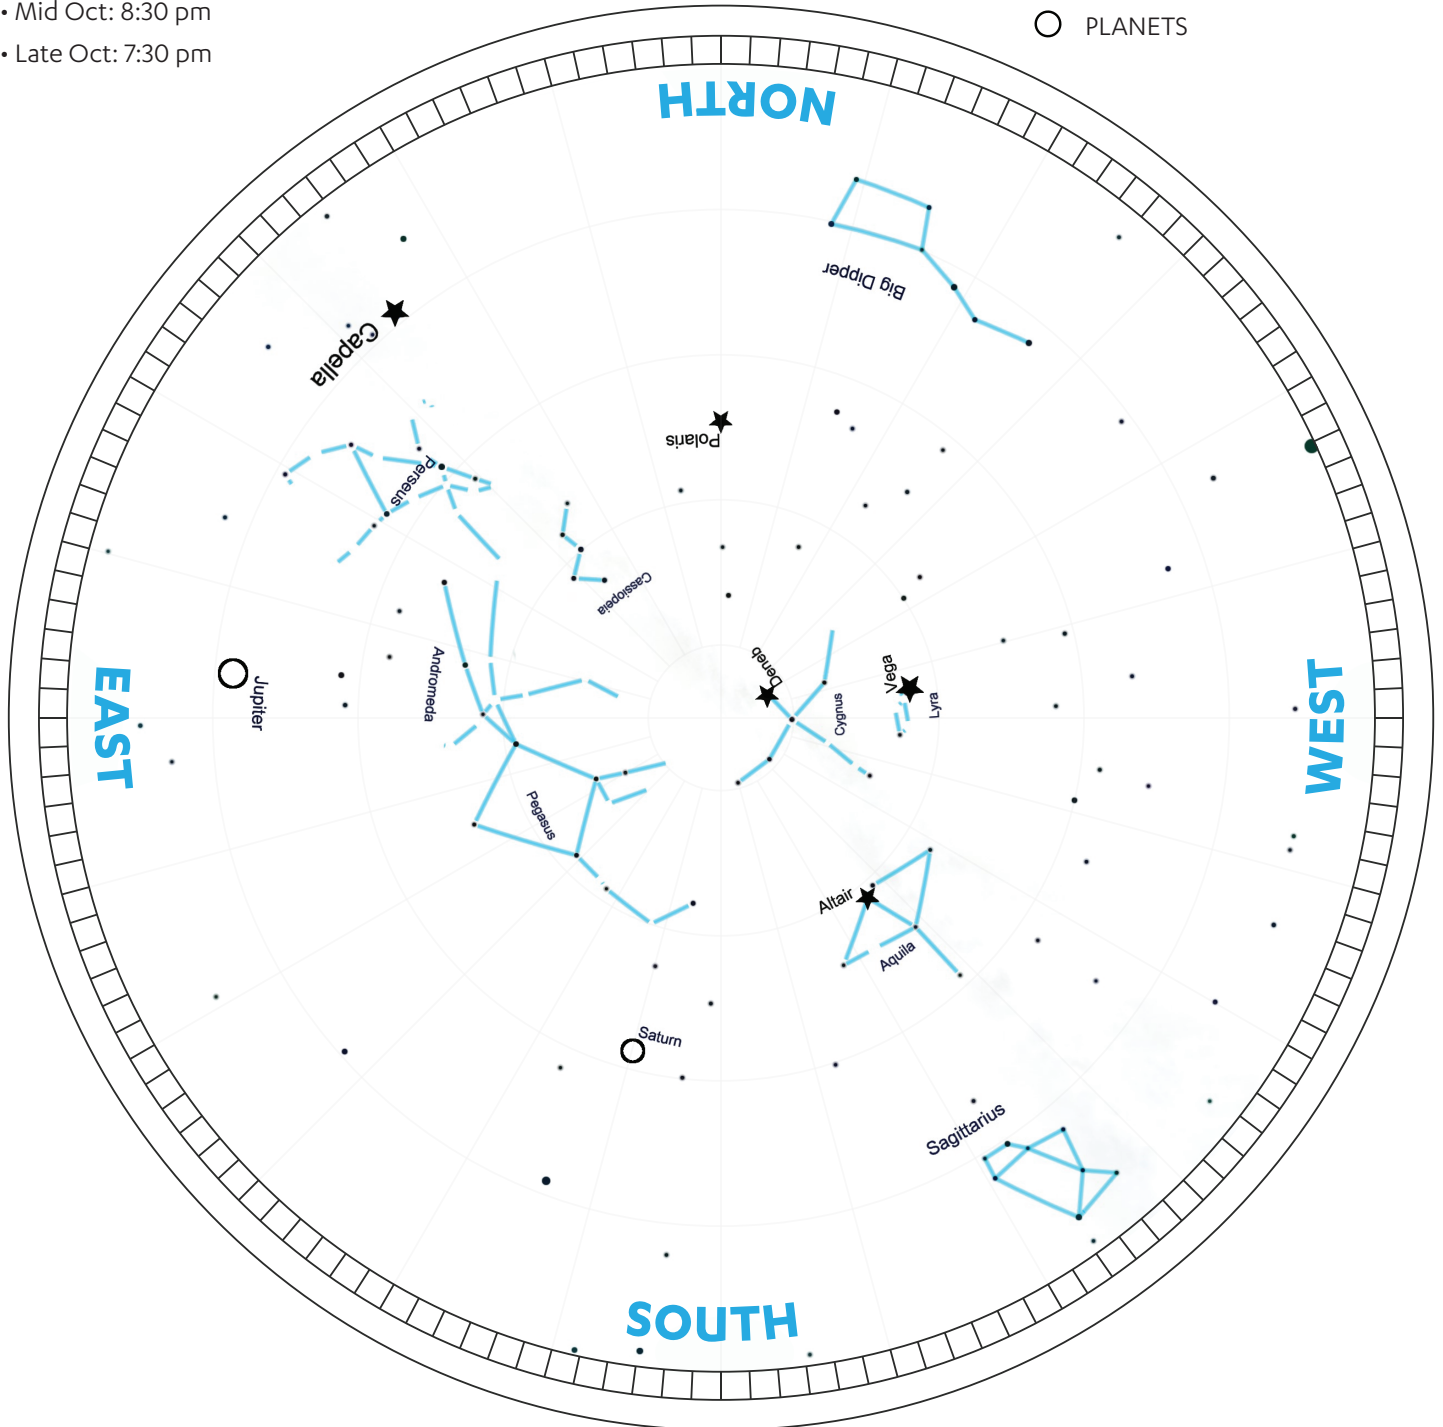

# OCTOBER EVENING SKY MAP

This map represents the sky around these times:

- Early Oct: 9:30 pm
- Mid Oct: 8:30 pm
- Late Oct: 7:30 pm

- ★ BRIGHTEST STARS
- CONSTELLATIONS & ASTERISMS
- PLANETS

## HOW TO USE STAR MAP:

1. Face north and hold the sky map with north at the bottom.
2. Locate bright stars, constellations & asterisms in this part of the sky.
3. Choose another direction and repeat for each direction!

This map is drawn for New Jersey skies, but will be useful anywhere in the continental United States.