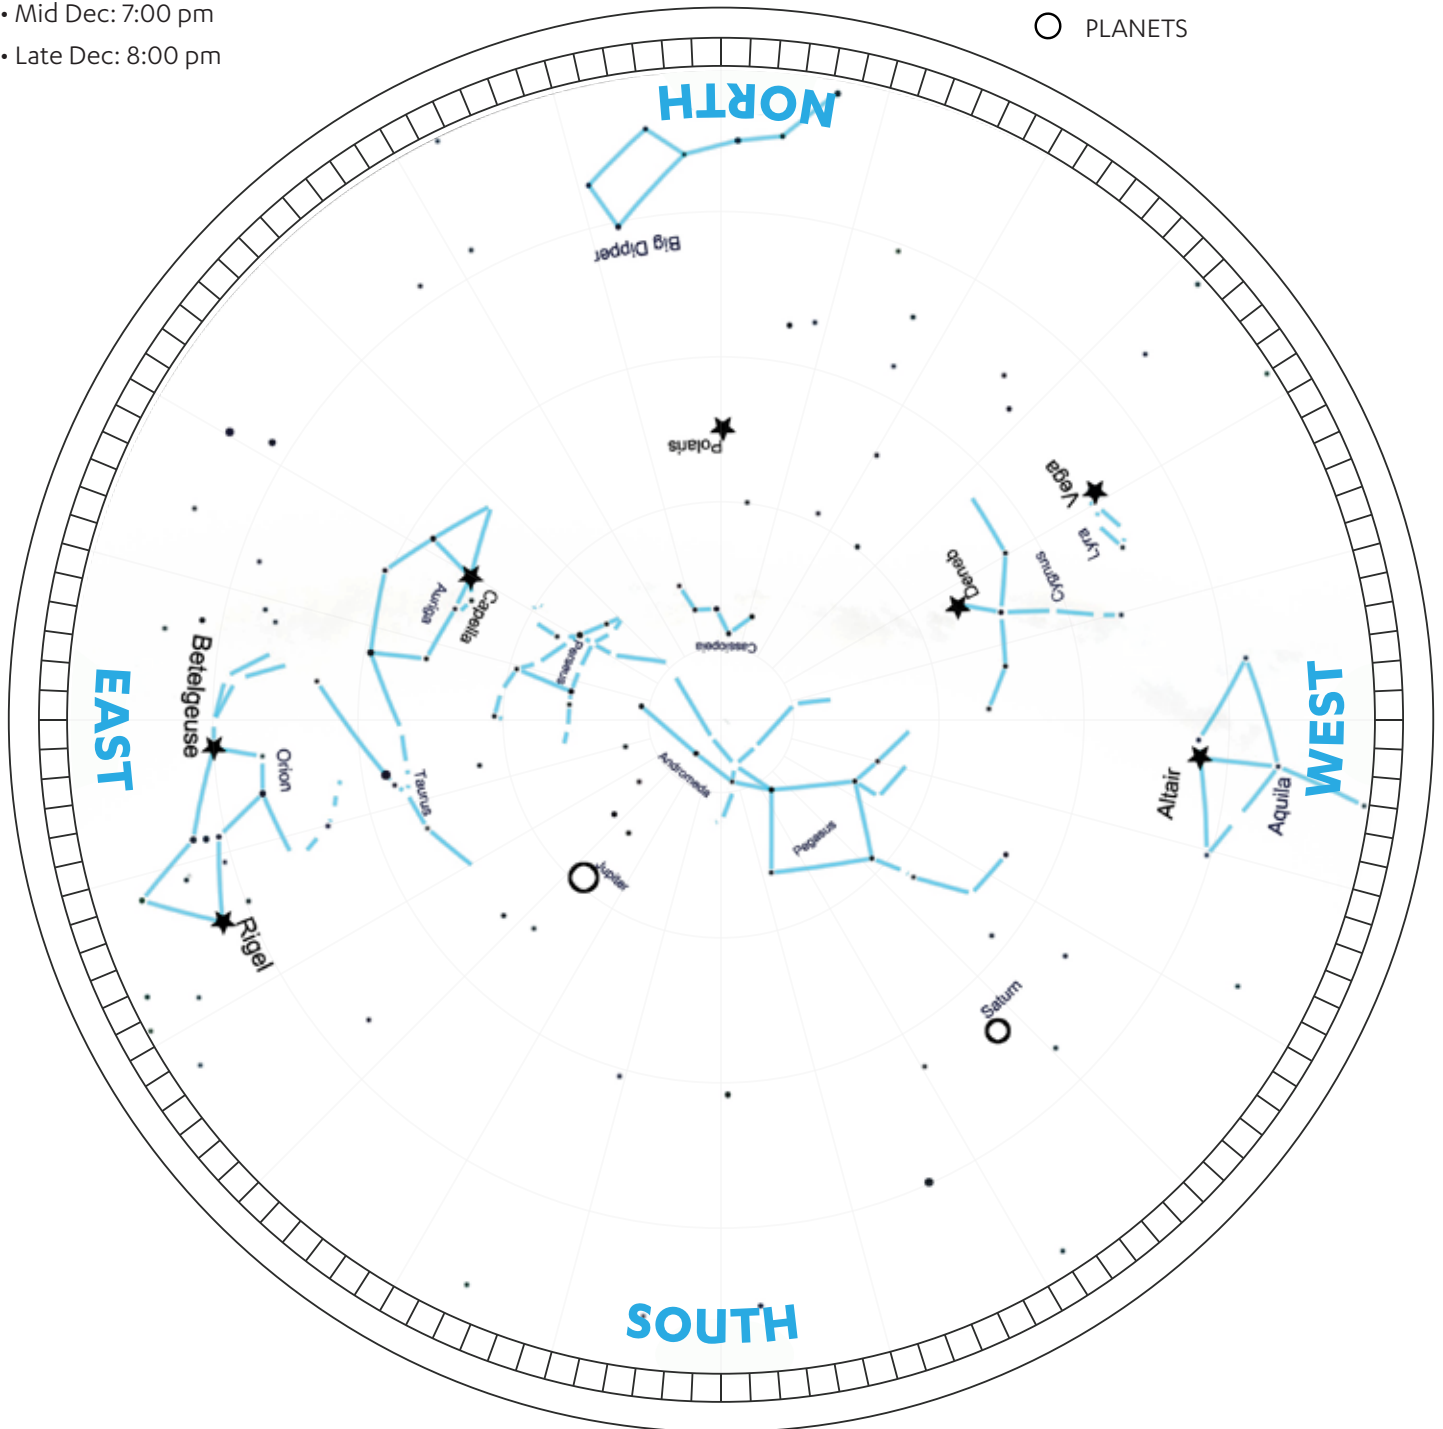

DECEMBER EVENING SKY MAP

This map represents the sky around these times:

- Early Dec: 8:00 pm
- Mid Dec: 7:00 pm
- Late Dec: 8:00 pm

- ★ BRIGHTEST STARS
- CONSTELLATIONS & ASTERISMS
- PLANETS

HOW TO USE STAR MAP:

1. Face north and hold the sky map with north at the bottom.
2. Locate bright stars, constellations & asterisms in this part of the sky.
3. Choose another direction and repeat for each direction!

This map is drawn for New Jersey skies, but will be useful anywhere in the continental United States.