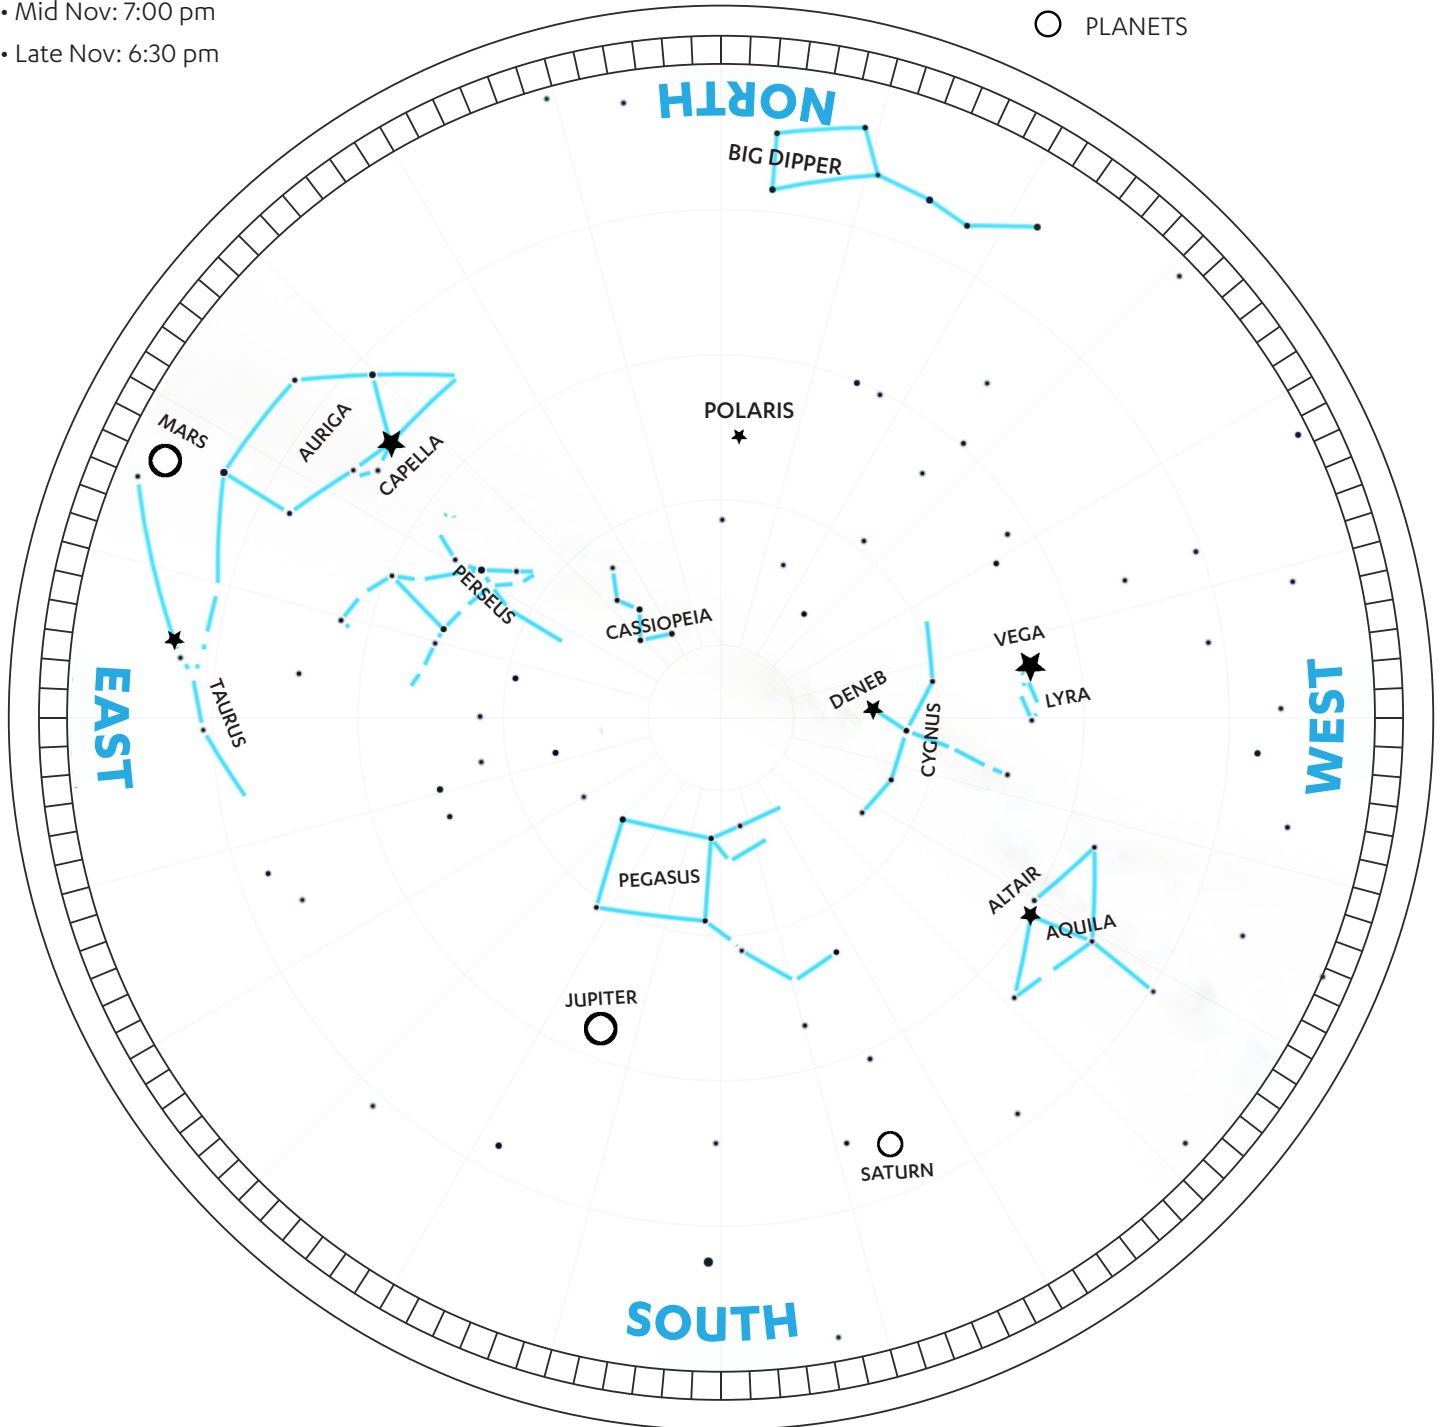

NOVEMBER EVENING SKY MAP

This map represents the sky around these times:

- Early Nov: 9:00 pm (8:00 pm after DST)
- Mid Nov: 7:00 pm
- Late Nov: 6:30 pm

- ★ BRIGHTEST STARS
- CONSTELLATIONS & ASTERISMS
- PLANETS

HOW TO USE STAR MAP:

1. Face north and hold the sky map with north at the bottom.
2. Locate bright stars, constellations & asterisms in this part of the sky.
3. Choose another direction and repeat for each direction!

This map is drawn for New Jersey skies, but will be useful anywhere in the continental United States.