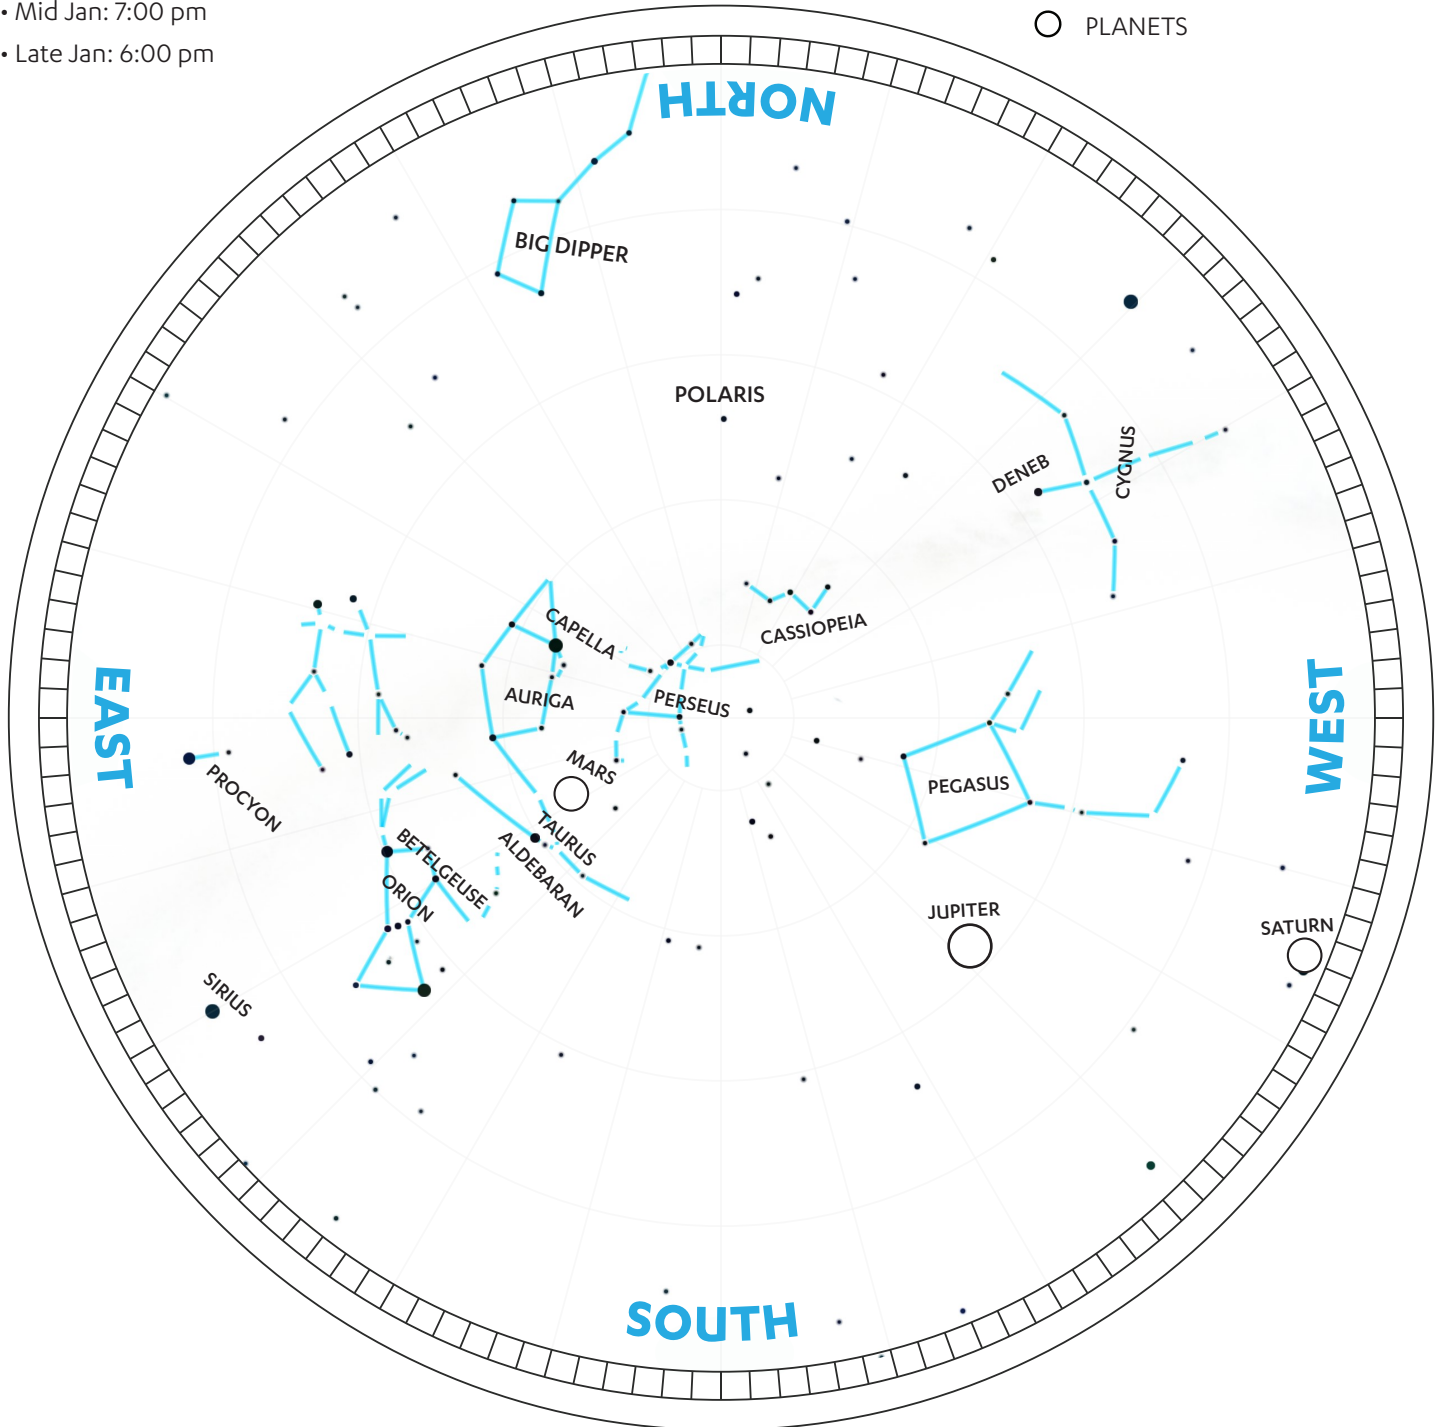

JANUARY EVENING SKY MAP

This map represents the sky around these times:

- Early Jan: 8:00 pm
- Mid Jan: 7:00 pm
- Late Jan: 6:00 pm

- ★ BRIGHTEST STARS
- CONSTELLATIONS & ASTERISMS
- PLANETS

HOW TO USE STAR MAP:

1. Face north and hold the sky map with north at the bottom.
2. Locate bright stars, constellations & asterisms in this part of the sky.
3. Choose another direction and repeat for each direction!

This map is drawn for New Jersey skies, but will be useful anywhere in the continental United States.