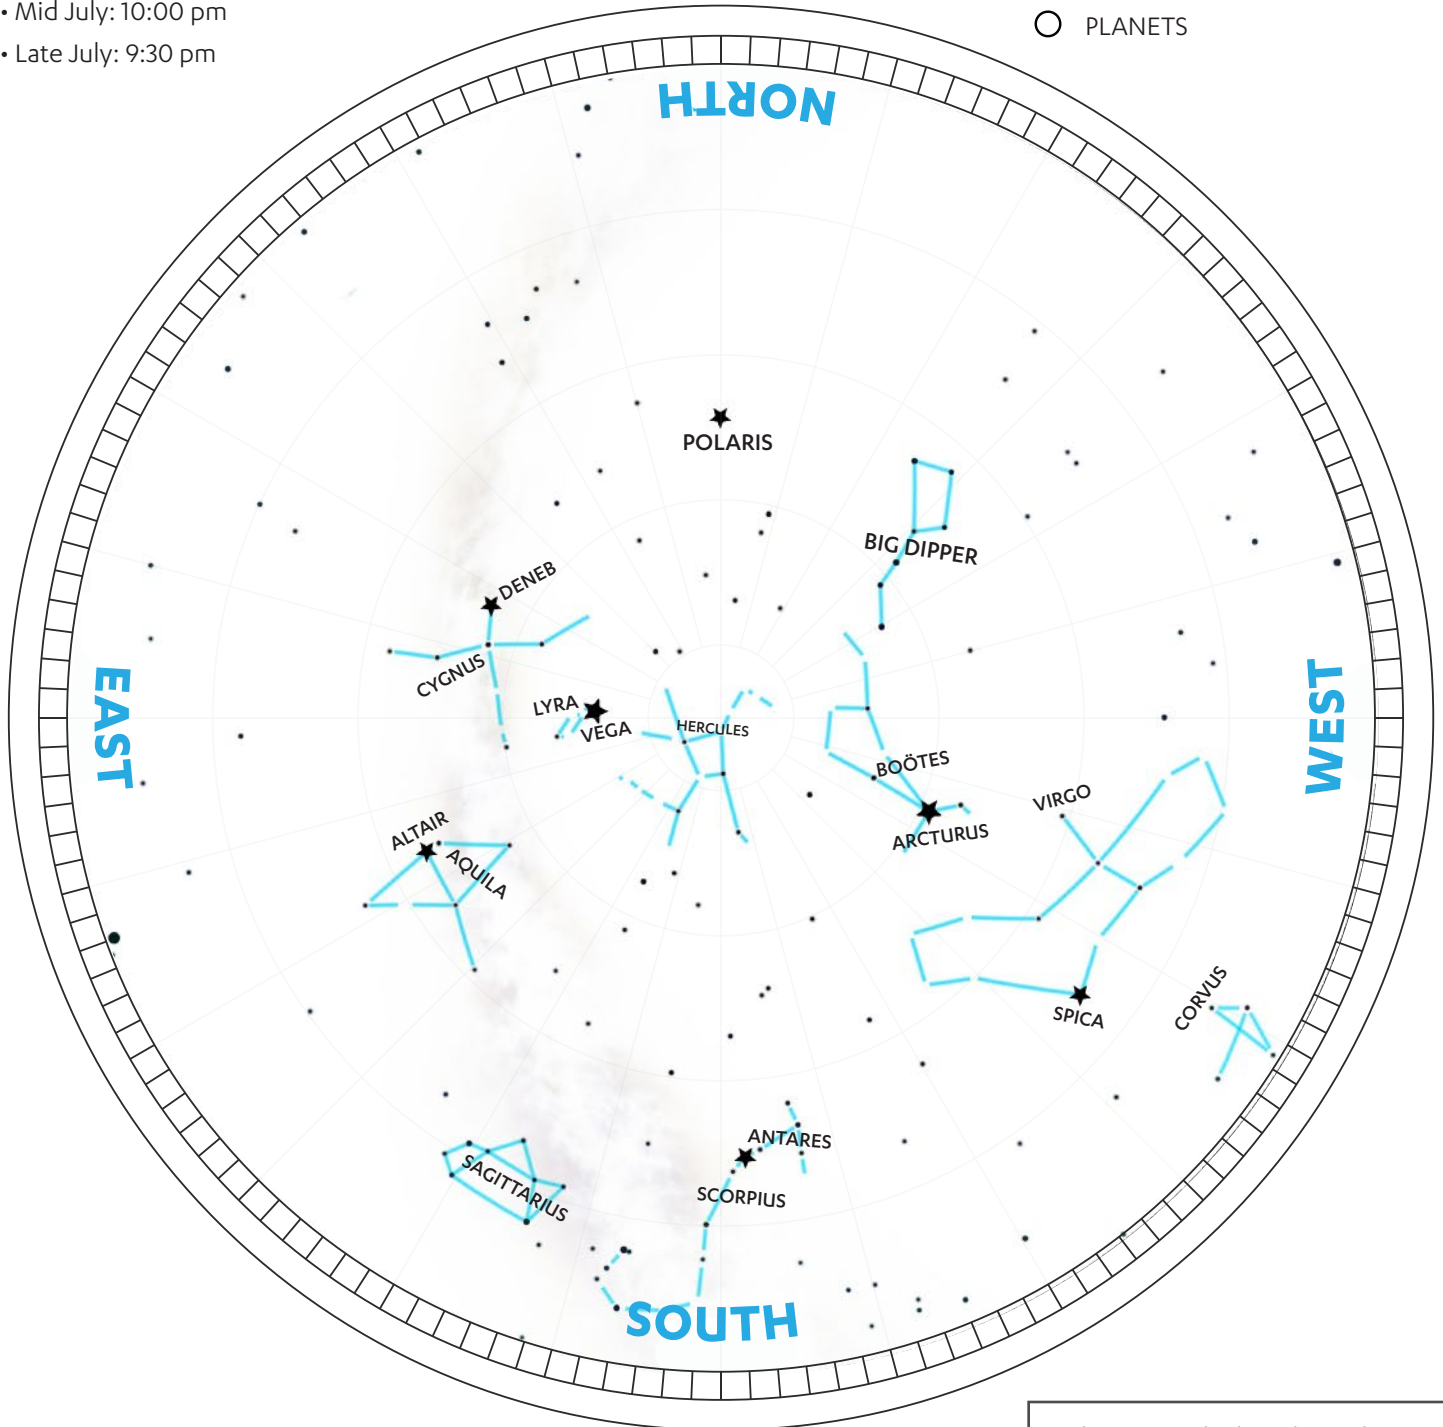

JULY EVENING SKY MAP

This map represents the sky around these times:

- Early July: 11:00 pm
- Mid July: 10:00 pm
- Late July: 9:30 pm

- ★ BRIGHTEST STARS
- CONSTELLATIONS & ASTERISMS
- PLANETS

HOW TO USE STAR MAP:

1. Face north and hold the sky map with north at the bottom.
2. Locate bright stars, constellations & asterisms in this part of the sky.
3. Choose another direction and repeat for each direction!

This map is drawn for New Jersey skies, but will be useful anywhere in the continental United States.

In the morning sky throughout July, Venus, Jupiter, Jupiter & Mars will be visible an hour before sunrise.

- JUPITER
- MARS

○ VENUS