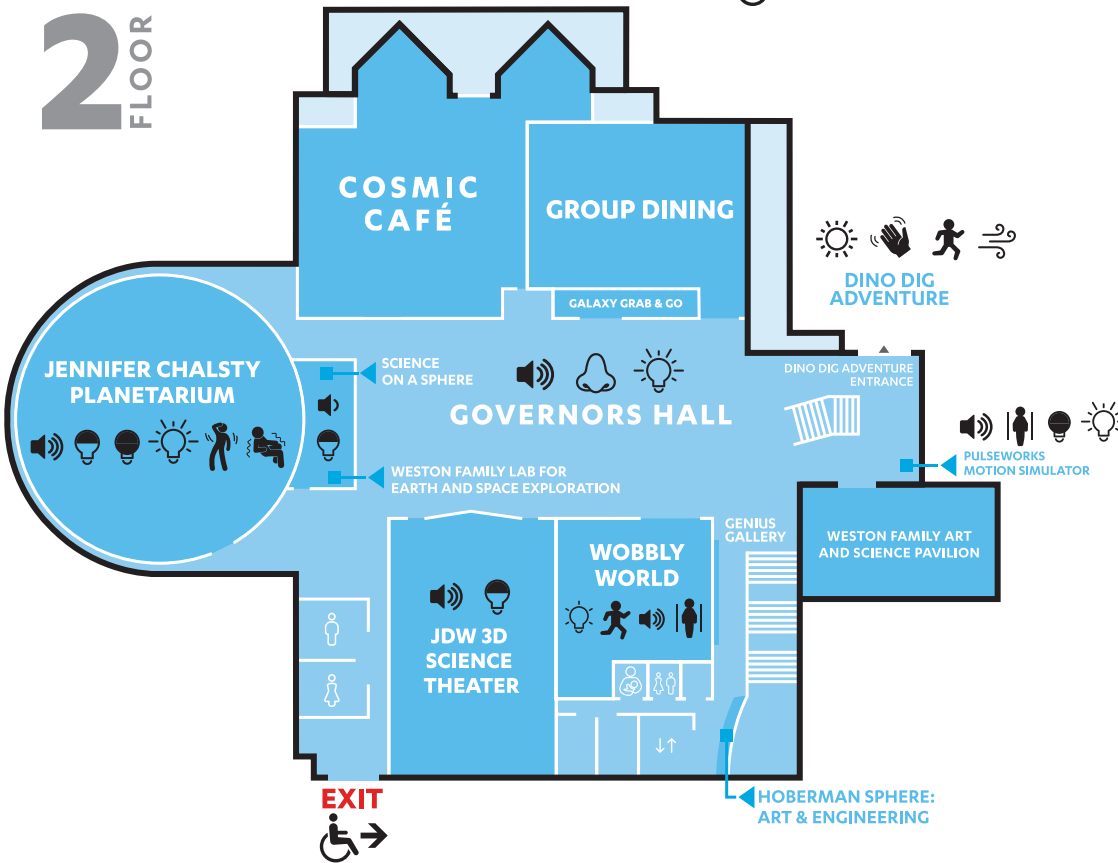

LIBERTY SCIENCE CENTER SENSORY MAP

1
FLOOR

- Natural Light
 - Dark
 - Dim Light
 - Bright Light
 - Blinking Lights
 - Low Volume
 - Medium to High Volume
 - High Volume
 - Quiet Space
 - Movement
 - Tight Space
 - Motion/Dizziness
 - Seizure Warning
 - Touch/Texture
 - Strong Smells
 - Wind
 - Live Animals
 - Small Parts Warning
-
- ELEVATOR
 - RESTROOMS
 - NURSING ROOM

2
FLOOR

3 FLOOR

- Natural Light
 - Dark
 - Dim Light
 - Bright Light
 - Blinking Lights
 - Low Volume
 - Medium to High Volume
 - High Volume
 - Quiet Space
 - Movement
 - Tight Space
 - Motion/Dizziness
 - Seizure Warning
 - Touch/Texture
 - Strong Smells
 - Wind
 - Live Animals
 - Small Parts Warning
-
- ELEVATOR
 - RESTROOMS
 - NURSING ROOM

4 FLOOR