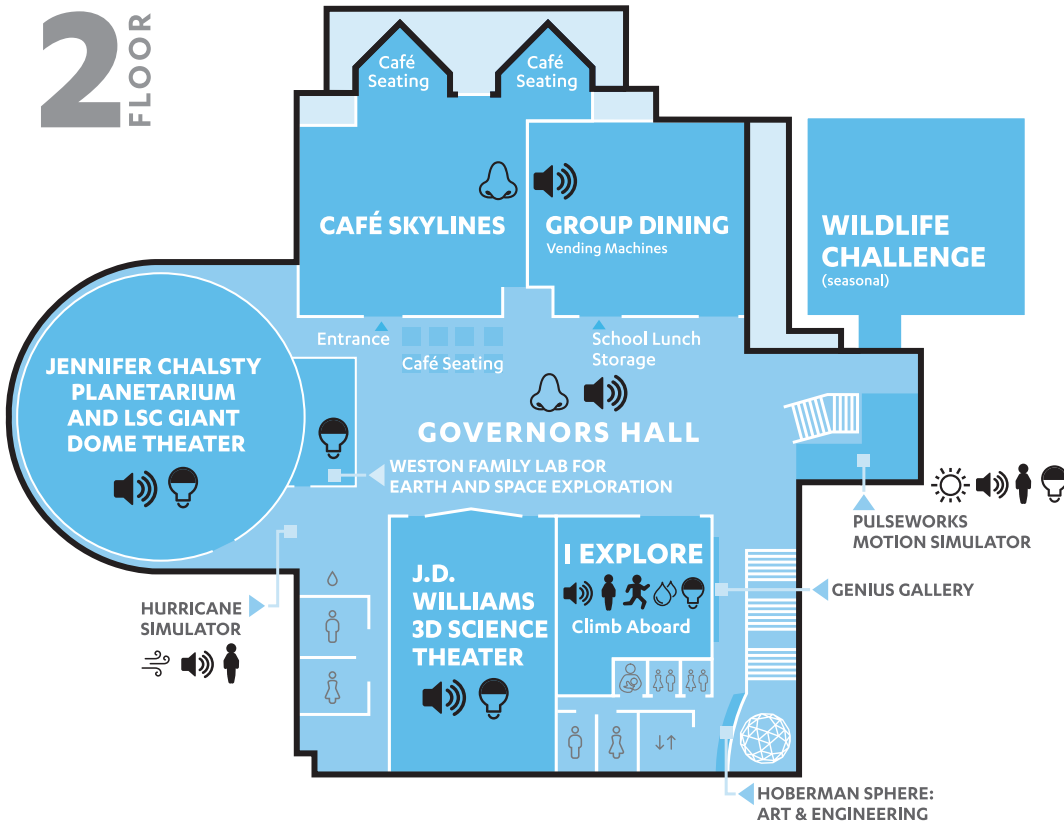

# LIBERTY SCIENCE CENTER SENSORY MAP

## 1 FLOOR

- Natural Light
- Dim Light
- Bright Light
- Blinking Lights
- High Volume
- Medium Volume
- Movement
- Tight Space
- Wet
- Wind
- Strong Smells
- Live Animals

## 2 FLOOR

- ELEVATOR
- RESTROOMS
- WATER FOUNTAIN
- NURSING ROOM

3 FLOOR

4 FLOOR

- Natural Light
  - Dim Light
  - Bright Light
  - Blinking Lights
  - High Volume
  - Medium Volume
  - Movement
  - Tight Space
  - Wet
  - Wind
  - Strong Smells
  - Live Animals
- 
- ELEVATOR
  - RESTROOMS
  - WATER FOUNTAIN
  - NURSING ROOM