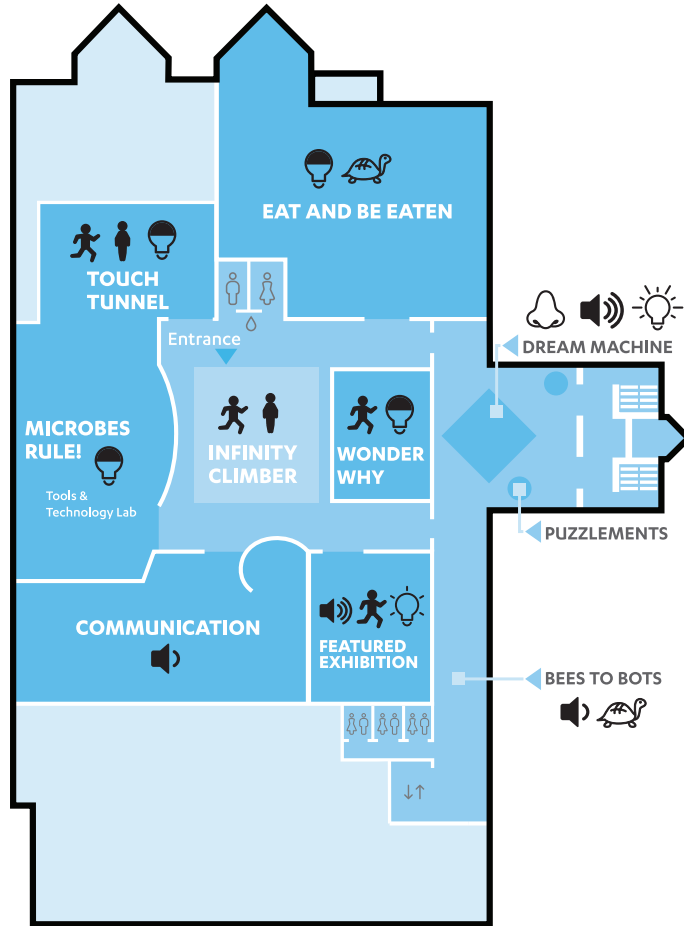

# LIBERTY SCIENCE CENTER SENSORY MAP

## 1 FLOOR

- Natural Light
- Dim Light
- Bright Light
- Blinking Lights
- High Volume
- Medium Volume
- Movement
- Tight Space
- Wet
- Wind
- Strong Smells
- Live Animals

## 2 FLOOR

- ELEVATOR
- RESTROOMS
- WATER FOUNTAIN
- NURSING ROOM

3 FLOOR

4 FLOOR

- Natural Light
  - Dim Light
  - Bright Light
  - Blinking Lights
  - High Volume
  - Medium Volume
  - Movement
  - Tight Space
  - Wet
  - Wind
  - Strong Smells
  - Live Animals
- 
- ELEVATOR
  - RESTROOMS
  - WATER FOUNTAIN
  - NURSING ROOM