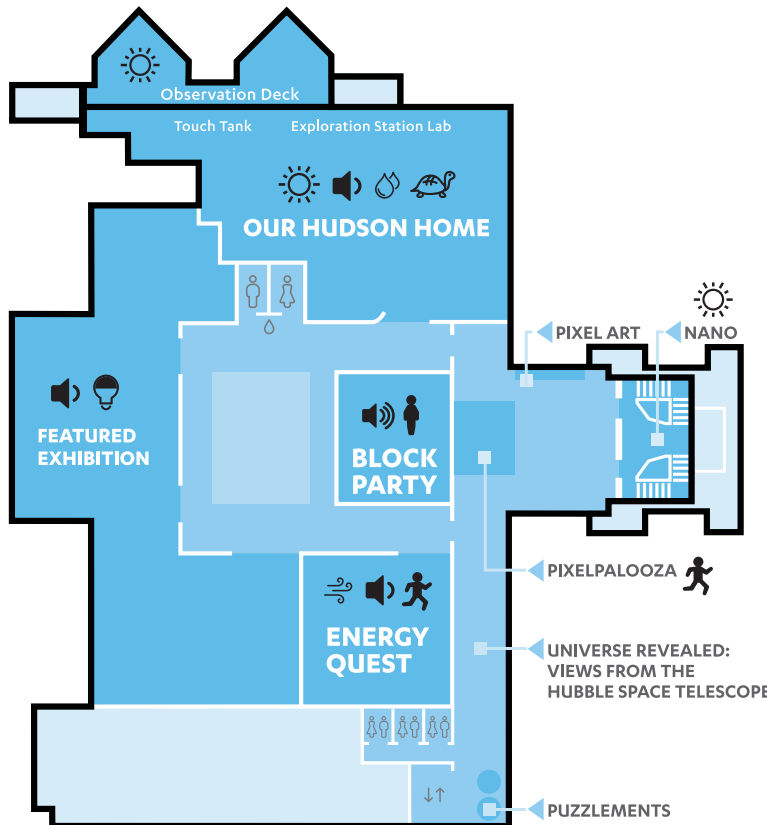

# LIBERTY SCIENCE CENTER SENSORY MAP

## 1 FLOOR

- Natural Light
- Dim Light
- Bright Light
- Blinking Lights
- High Volume
- Medium Volume
- Movement
- Tight Space
- Wet
- Wind
- Strong Smells
- Live Animals

## 2 FLOOR

- ELEVATOR
- RESTROOMS
- WATER FOUNTAIN
- NURSING ROOM

3 FLOOR

4 FLOOR

- Natural Light
  - Dim Light
  - Bright Light
  - Blinking Lights
  - High Volume
  - Medium Volume
  - Movement
  - Tight Space
  - Wet
  - Wind
  - Strong Smells
  - Live Animals
- 
- ELEVATOR
  - RESTROOMS
  - WATER FOUNTAIN
  - NURSING ROOM