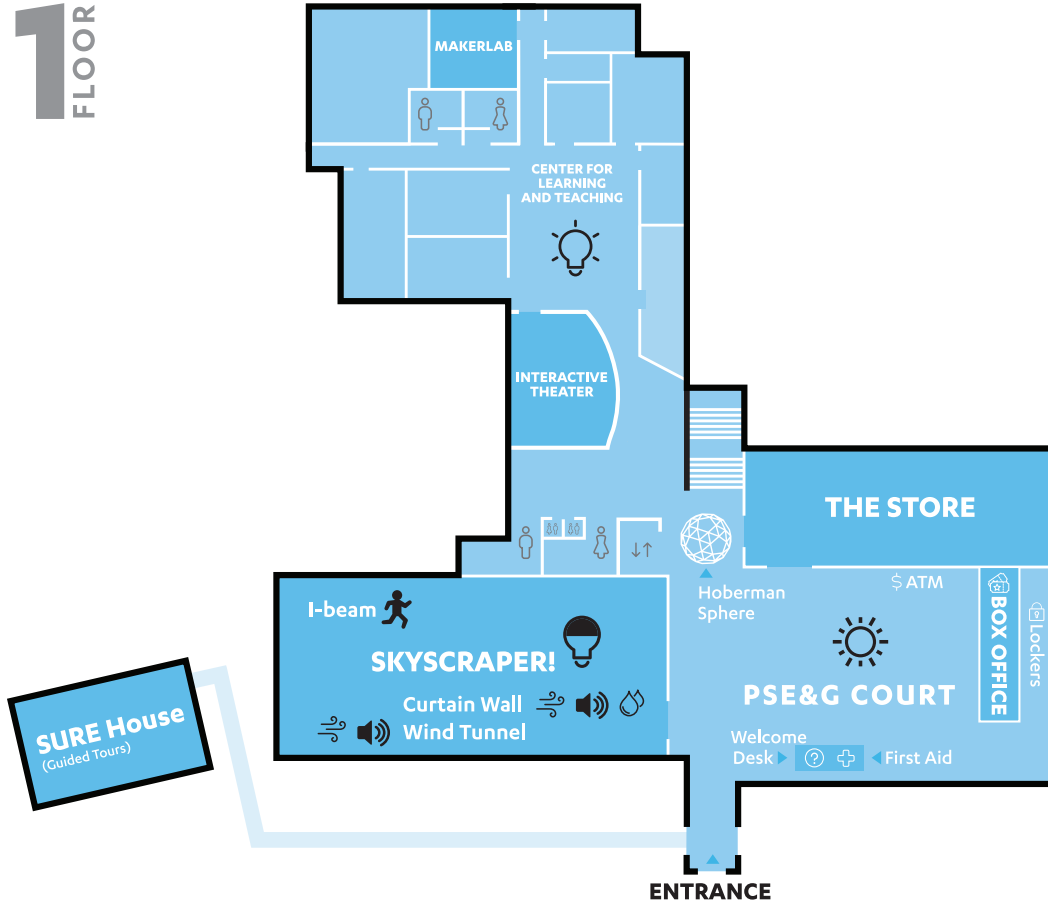

# LIBERTY SCIENCE CENTER SENSORY MAP

## 1 FLOOR

- Natural Light
- Dim Light
- Bright Light
- Blinking Lights
- High Volume
- Medium Volume
- Movement
- Tight Space
- Wet
- Wind
- Strong Smells
- Live Animals

## 2 FLOOR

- ELEVATOR
- RESTROOMS
- WATER FOUNTAIN
- NURSING ROOM

3 FLOOR

4 FLOOR

- Natural Light
  - Dim Light
  - Bright Light
  - Blinking Lights
  - High Volume
  - Medium Volume
  - Movement
  - Tight Space
  - Wet
  - Wind
  - Strong Smells
  - Live Animals
- 
- ELEVATOR
  - RESTROOMS
  - WATER FOUNTAIN
  - NURSING ROOM