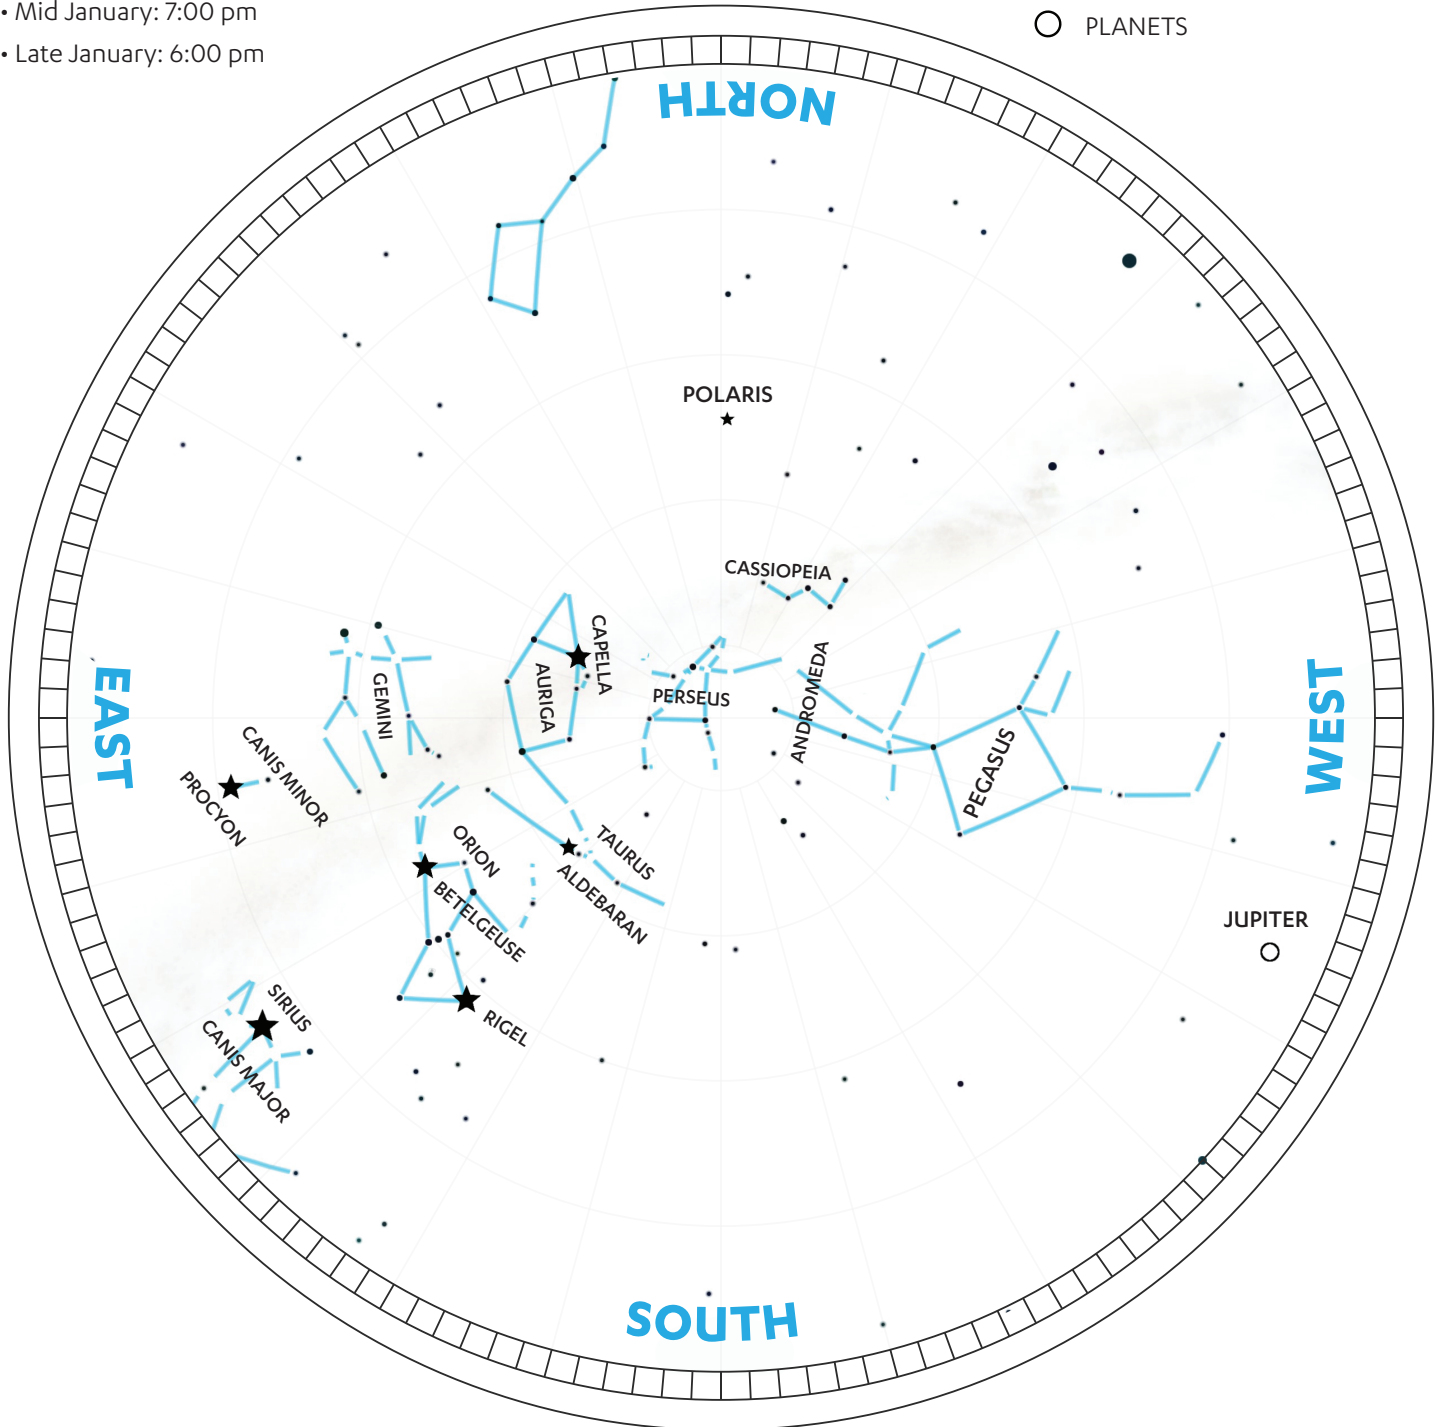

JANUARY EVENING SKY MAP

This map represents the sky around these times:

- Early January: 8:00 pm
- Mid January: 7:00 pm
- Late January: 6:00 pm

- ★ BRIGHTEST STARS
- CONSTELLATIONS & ASTERISMS
- PLANETS

HOW TO USE STAR MAP:

1. Face north and hold the sky map with north at the bottom.
2. Locate bright stars, constellations & asterisms in this part of the sky.
3. Choose another direction and repeat for each direction!

This map is drawn for New Jersey skies, but will be useful anywhere in the continental United States.